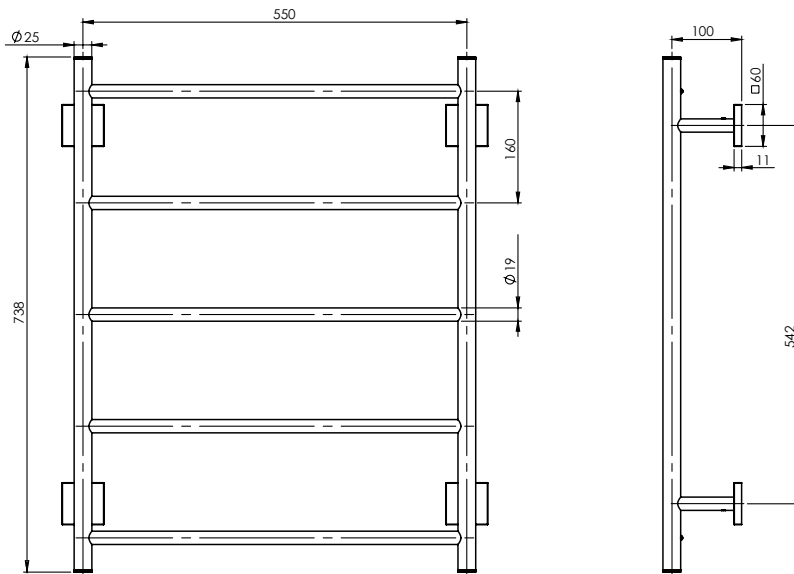

PHOENIX

SPECIFICATIONS

RADII

TOWEL LADDER 550 X 740MM SQUARE PLATE

PRODUCT CODE: RS870 CHR
 FINISH: CHROME
 WELS: N/A

AVAILABLE IN:

MAINTENANCE AND CARE:

- All surfaces should be cleaned with mild liquid detergent or soap and water.
- Do not use cream cleaners or citrus based cleaning products, as they are abrasive.
- Use of unsuitable cleaning agents may damage the surface. Any damage caused in this way will not be covered by warranty.

FOR MORE INFORMATION VISIT
www.phoenixtapware.com.au

PACKAGING INCLUDES

- 1 x Towel ladder 550 x 740mm square plate
- 1 x Installation kit
- 1 x Installation instructions
- 1 x Warranty card

PLEASE [CLICK HERE](#) TO VIEW FULL WARRANTY

While we aim to ensure the specifications shown are correct at time of printing, Phoenix Tapware reserves the right to make modifications without prior notice. Always use the physical product measurements for mark-ups and roughing-in as the line drawing shown may differ from the actual product over time. All measurements are shown in millimetres.