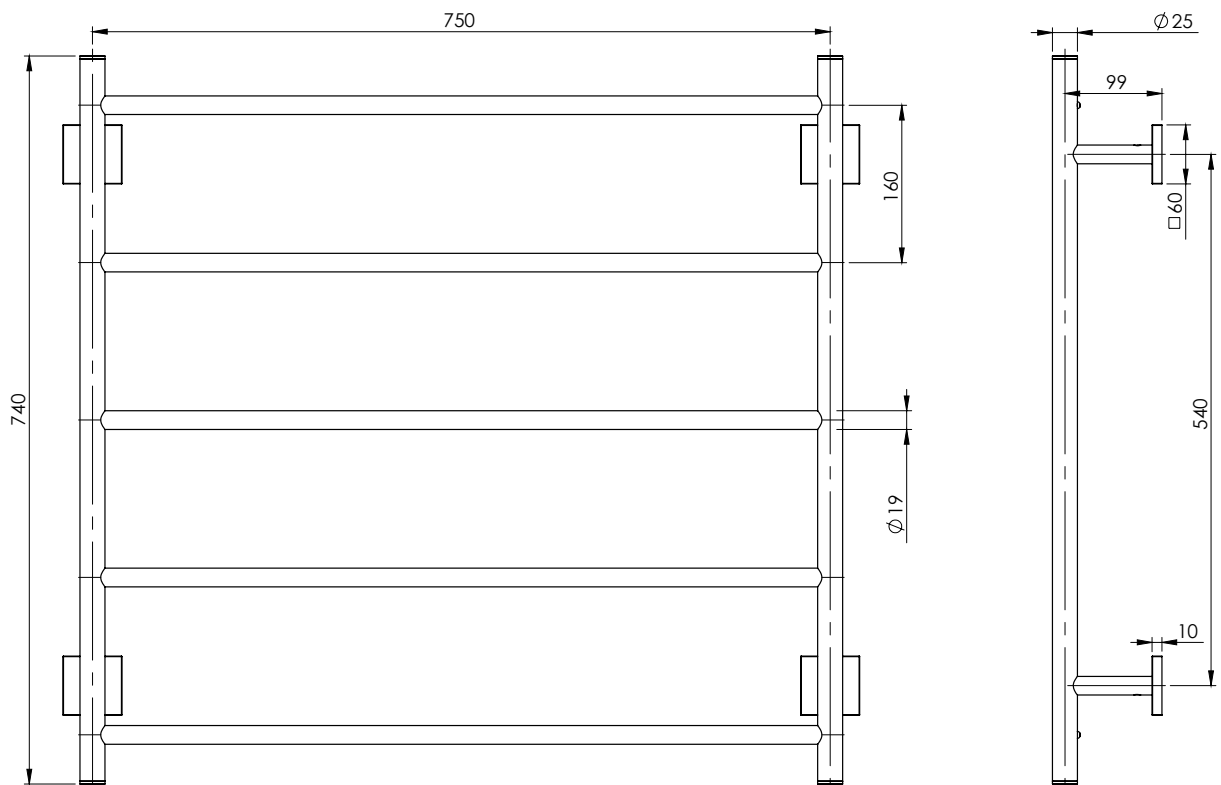

PHOENIX

SPECIFICATIONS

RADII

TOWEL LADDER 750 X 740MM SQUARE PLATE

PRODUCT CODE:	RS871 CHR
FINISH:	CHROME
WELS:	N/A

MAINTENANCE AND CARE:

- All surfaces should be cleaned with mild liquid detergent or soap and water.
- Do not use cream cleaners or citrus based cleaning products, as they are abrasive.
- Use of unsuitable cleaning agents may damage the surface. Any damage caused in this way will not be covered by warranty.

PACKAGING INCLUDES

- 1 x Towel ladder
- 4 x Mounting tubes
- 4 x Dress rings
- 1 x Installation kit
- 1 x Installation instructions
- 1 x Warranty card

AVAILABLE IN:

CHROME

FOR MORE INFORMATION VISIT
www.phoenixtapware.com.au

PLEASE [CLICK HERE](#) TO VIEW FULL WARRANTY

While we aim to ensure the specifications shown are correct at time of printing, Phoenix Tapware reserves the right to make modifications without prior notice. Always use the physical product measurements for mark-ups and roughing-in as the line drawing shown may differ from the actual product over time. All measurements are shown in millimetres.