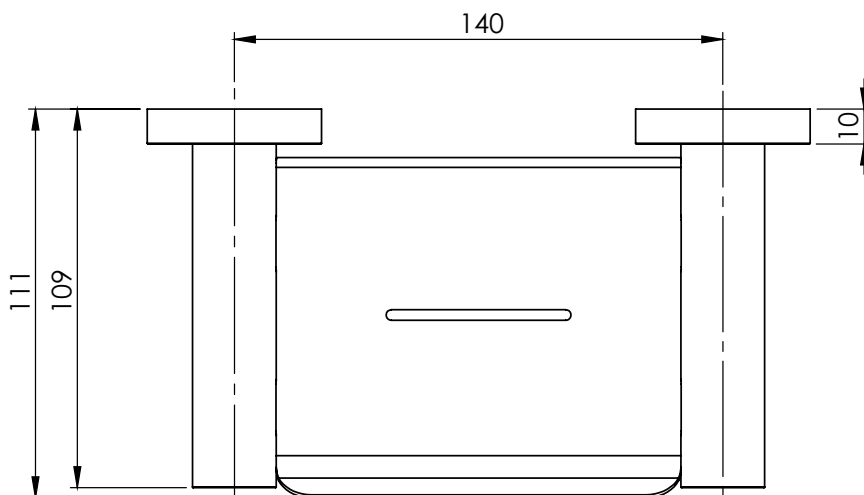

### SOAP DISH SQUARE PLATE

PRODUCT CODE: RS895 CHR  
 FINISH: CHROME  
 WELS: N/A

#### PACKAGING INCLUDES

- 1 x Soap dish square plate
- 1 x Installation kit
- 1 x Installation instructions
- 1 x Warranty card

AVAILABLE IN:

FOR MORE INFORMATION VISIT  
[www.phoenixtapware.com.au](http://www.phoenixtapware.com.au)

PLEASE [CLICK HERE](#) TO VIEW FULL WARRANTY

While we aim to ensure the specifications shown are correct at time of printing, Phoenix Tapware reserves the right to make modifications without prior notice. Always use the physical product measurements for mark-ups and roughing-in as the line drawing shown may differ from the actual product over time. All measurements are shown in millimetres.