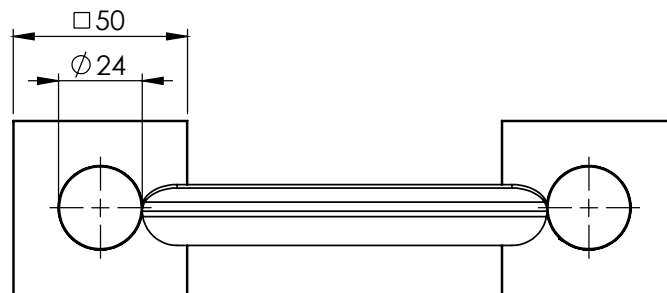

### SOAP DISH SQUARE PLATE

PRODUCT CODE: RS895 CHR  
 FINISH: CHROME  
 WELS: N/A

#### PACKAGING INCLUDES

- 1 x Soap dish square plate
- 1 x Installation kit
- 1 x Installation instructions
- 1 x Warranty card

AVAILABLE IN:

FOR MORE INFORMATION VISIT  
[www.phoenixtapware.com.au](http://www.phoenixtapware.com.au)

PLEASE [CLICK HERE](#) TO VIEW FULL WARRANTY

While we aim to ensure the specifications shown are correct at time of printing, Phoenix Tapware reserves the right to make modifications without prior notice. Always use the physical product measurements for mark-ups and roughing-in as the line drawing shown may differ from the actual product over time. All measurements are shown in millimetres.