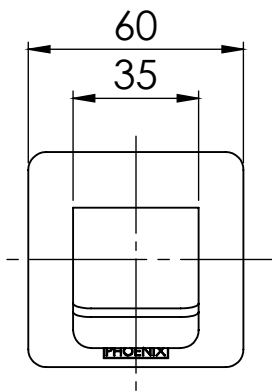

PHOENIX

SPECIFICATIONS

RUSH

WALL BASIN OUTLET 180MM

PRODUCT CODE: RU774 CHR
 FINISH: CHROME
 WELS: 5 STAR - 6.0 LT/MIN

INFORMATION:

TEMPERATURE RATING: MIN 1° - MAX 75°
 PRESSURE RATING: MIN 150 kPa - MAX 500 kPa

AVAILABLE IN:

FOR MORE INFORMATION VISIT
www.phoenixtapware.com.au

PLEASE [CLICK HERE](#) TO VIEW FULL WARRANTY

While we aim to ensure the specifications shown are correct at time of printing, Phoenix Tapware reserves the right to make modifications without prior notice. Always use the physical product measurements for mark-ups and roughing-in as the line drawing shown may differ from the actual product over time. All measurements are shown in millimetres.

www.phoenixtapware.com.au
 03 9780 4200

PHOENIX

SPECIFICATIONS

RUSH

WALL BASIN OUTLET 180MM

PRODUCT CODE:

RU774 CHR

FINISH:

CHROME

WELS:

5 STAR - 6.0 LT/MIN

PARTS LIST

1. SPOUT 180MM
2. BACKPLATE
3. O-RING 50X3.0MM
4. G1/2" SPOUT ADAPTER
5. O-RING 13X2.6MM
6. O-RING 21X1.9MM
7. AERATOR
8. GRUB SCREW M4X5MM

MAINTENANCE AND CARE: