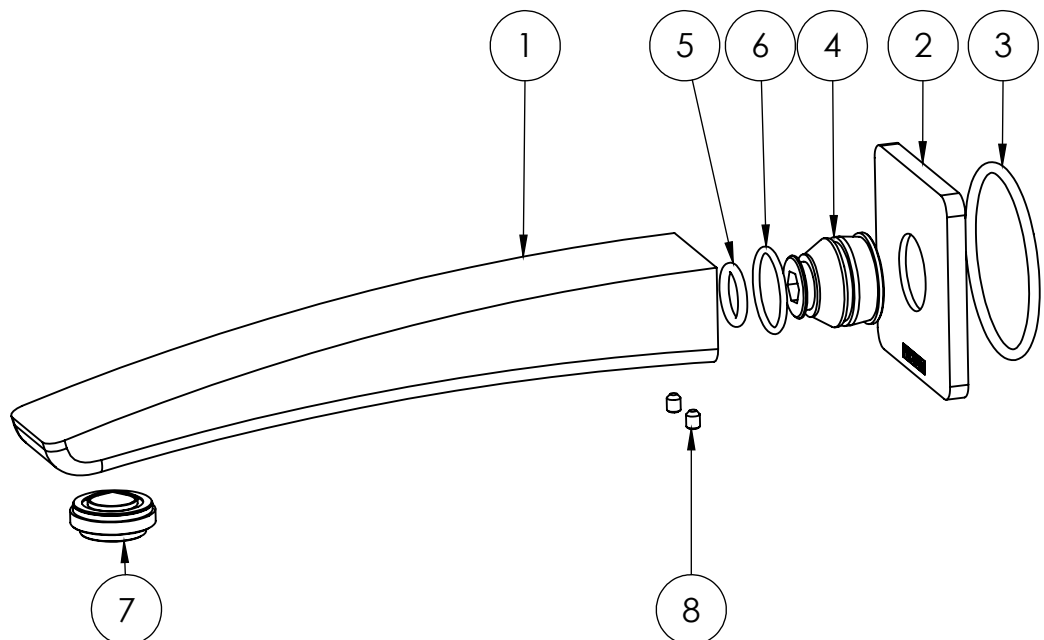

CHROME

WELS:

5 STAR - 6.0 LT/MIN

PARTS LIST

1. SPOUT 180MM
2. BACKPLATE
3. O-RING 50X3.0MM
4. G1/2" SPOUT ADAPTER
5. O-RING 13X2.6MM
6. O-RING 21X1.9MM
7. AERATOR
8. GRUB SCREW M4X5MM

MAINTENANCE AND CARE:

PACKAGING INCLUDES

- 1 x Wall basin outlet 180mm
- 1 x Installation kit
- 1 x Installation instructions
- 1 x Warranty card

PLEASE [CLICK HERE](#) TO VIEW FULL WARRANTY

While we aim to ensure the specifications shown are correct at time of printing, Phoenix Tapware reserves the right to make modifications without prior notice. Always use the physical product measurements for mark-ups and roughing-in as the line drawing shown may differ from the actual product over time. All measurements are shown in millimetres.