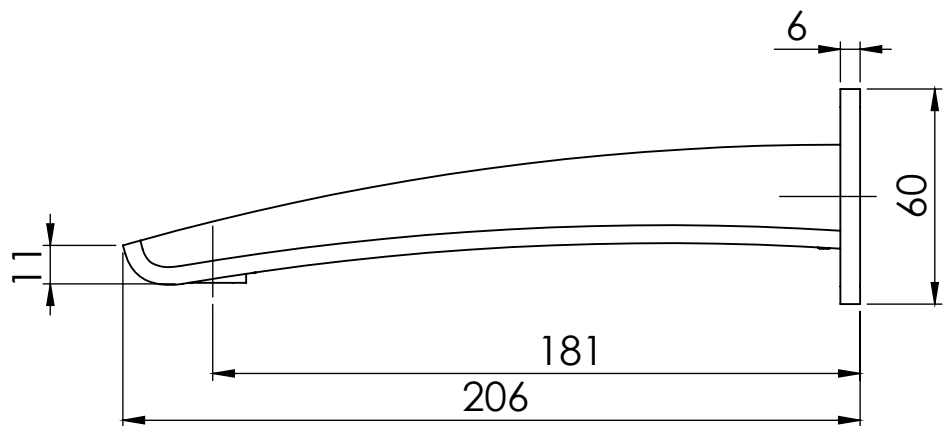

PHOENIX

SPECIFICATIONS

RUSH

WALL BASIN OUTLET 180MM

PRODUCT CODE: RU774 CHR
 FINISH: CHROME
 WELS: 5 STAR - 6.0 LT/MIN

INFORMATION:

TEMPERATURE RATING: MIN 1° - MAX 75°
 PRESSURE RATING: MIN 150 kPa - MAX 500 kPa

AVAILABLE IN:

FOR MORE INFORMATION VISIT
www.phoenixtapware.com.au

PLEASE [CLICK HERE](#) TO VIEW FULL WARRANTY

While we aim to ensure the specifications shown are correct at time of printing, Phoenix Tapware reserves the right to make modifications without prior notice. Always use the physical product measurements for mark-ups and roughing-in as the line drawing shown may differ from the actual product over time. All measurements are shown in millimetres.

www.phoenixtapware.com.au
 03 9780 4200

PHOENIX

SPECIFICATIONS

RUSH

WALL BASIN OUTLET 180MM

PRODUCT CODE:

RU774 CHR

FINISH:

CHROME

WELS:

5 STAR - 6.0 LT/MIN

PARTS LIST

1. SPOUT 180MM
2. BACKPLATE
3. O-RING 50X3.0MM
4. G1/2" SPOUT ADAPTER
5. O-RING 13X2.6MM
6. O-RING 21X1.9MM
7. AERATOR
8. GRUB SCREW M4X5MM

MAINTENANCE AND CARE: