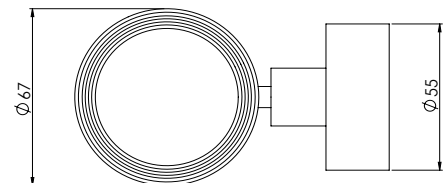

PLEASE [CLICK HERE TO VIEW FULL WARRANTY](#)

While we aim to ensure the specifications shown are correct at time of printing, Phoenix Tapware reserves the right to make modifications without prior notice. Always use the physical product measurements for mark-ups and roughing-in as the line drawing shown may differ from the actual product over time. All measurements are shown in millimetres.

www.phoenixtapware.com.au
03 9780 4200