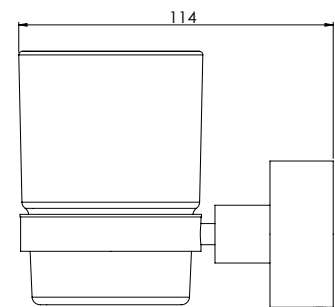

PLEASE [CLICK HERE TO VIEW FULL WARRANTY](#)

While we aim to ensure the specifications shown are correct at time of printing, Phoenix Tapware reserves the right to make modifications without prior notice. Always use the physical product measurements for mark-ups and roughing-in as the line drawing shown may differ from the actual product over time. All measurements are shown in millimetres.

www.phoenixtapware.com.au
03 9780 4200