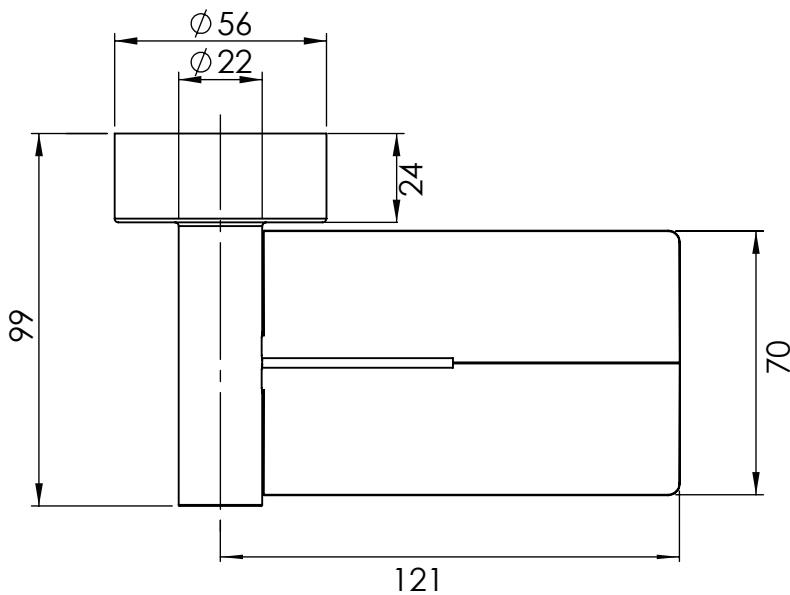

PLEASE [CLICK HERE TO VIEW FULL WARRANTY](#)

While we aim to ensure the specifications shown are correct at time of printing, Phoenix Tapware reserves the right to make modifications without prior notice. Always use the physical product measurements for mark-ups and roughing-in as the line drawing shown may differ from the actual product over time. All measurements are shown in millimetres.

www.phoenixtapware.com.au
03 9780 4200