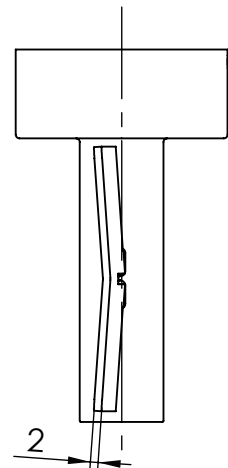

PACKAGING INCLUDES

- 1 x Metal soap dish
- 1 x Installation kit
- 1 x Installation instructions
- 1 x Warranty card

AVAILABLE IN:

CHROME

FOR MORE INFORMATION VISIT
www.phoenixtapware.com.au

PLEASE [CLICK HERE TO VIEW FULL WARRANTY](#)

While we aim to ensure the specifications shown are correct at time of printing, Phoenix Tapware reserves the right to make modifications without prior notice. Always use the physical product measurements for mark-ups and roughing-in as the line drawing shown may differ from the actual product over time. All measurements are shown in millimetres.