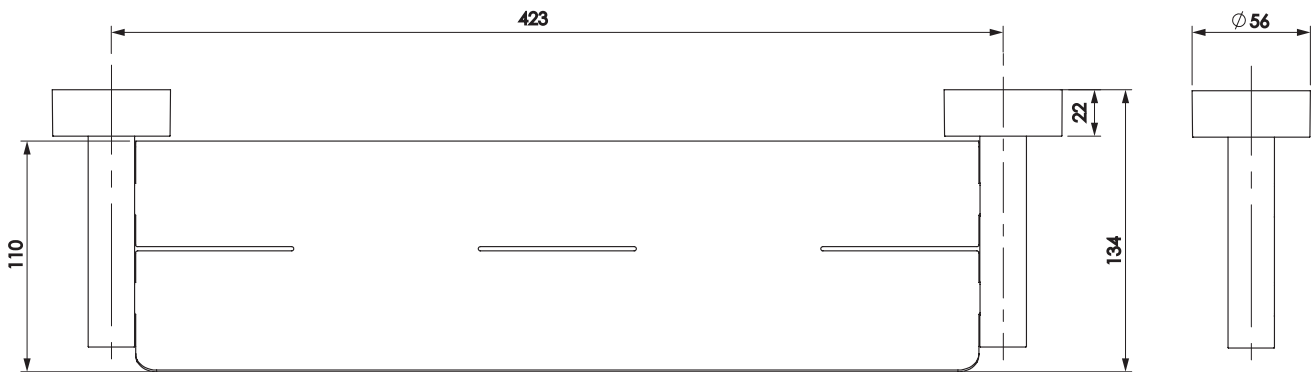

PLEASE [CLICK HERE](#) TO VIEW FULL WARRANTY

While we aim to ensure the specifications shown are correct at time of printing, Phoenix Tapware reserves the right to make modifications without prior notice. Always use the physical product measurements for mark-ups and roughing-in as the line drawing shown may differ from the actual product over time. All measurements are shown in millimetres.

www.phoenixtapware.com.au
03 9780 4200