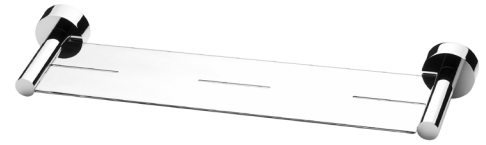

PHOENIX

SPECIFICATIONS

VIVID

METAL SHELF

PRODUCT CODE: VA886 CHR
 FINISH: CHROME
 WELS: N/A

MAINTENANCE AND CARE:

- All surfaces should be cleaned with mild liquid detergent or soap and water.
- Do not use cream cleaners or citrus based cleaning products, as they are abrasive.
- Use of unsuitable cleaning agents may damage the surface. Any damage caused in this way will not be covered by warranty.

PACKAGING INCLUDES

- 1 x Metal shelf
- 1 x Installation kit
- 1 x Installation instructions
- 1 x Warranty card

AVAILABLE IN:

CHROME

FOR MORE INFORMATION VISIT
www.phoenixtapware.com.au

PLEASE [CLICK HERE](#) TO VIEW FULL WARRANTY