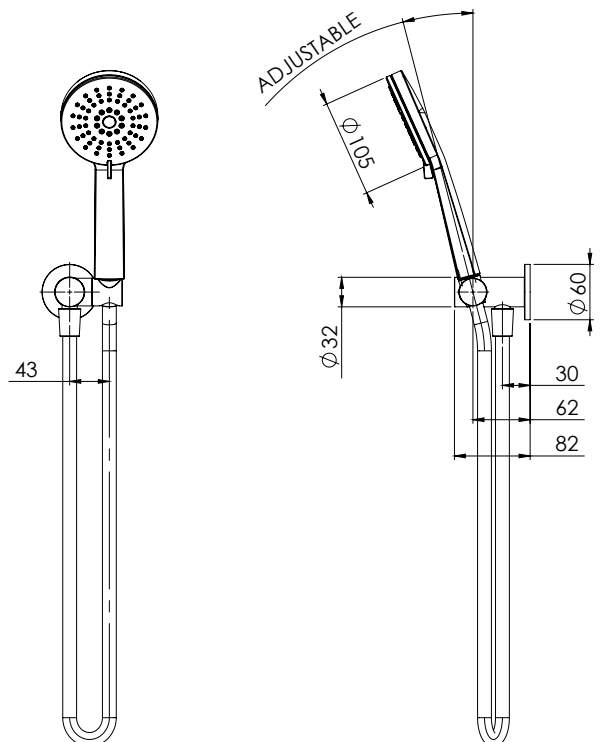

PHOENIX

VIVID SLIMLINE HAND SHOWER

PRODUCT CODE: VS6630-00
 FINISH: CHROME
 WELS: 4 STAR - 7.5 LT/MIN

INFORMATION:

TEMPERATURE RATING: MIN 1° - MAX 75°
 PRESSURE RATING: MIN 150 kPa - MAX 500 kPa

MAINTENANCE AND CARE:

PACKAGING INCLUDES

- 1 x Shower hand piece
- 1 x Wall bracket
- 1 x Hose
- 1 x Installation kit
- 1 x Installation instructions
- 1 x Warranty card

SPECIFICATIONS

AVAILABLE IN:

CHROME

FOR MORE INFORMATION VISIT
www.phoenixtapware.com.au

PLEASE [CLICK HERE](#) TO VIEW FULL WARRANTY

While we aim to ensure the specifications shown are correct at time of printing, Phoenix Tapware reserves the right to make modifications without prior notice. Always use the physical product measurements for mark-ups and roughing-in as the line drawing shown may differ from the actual product over time. All measurements are shown in millimetres.