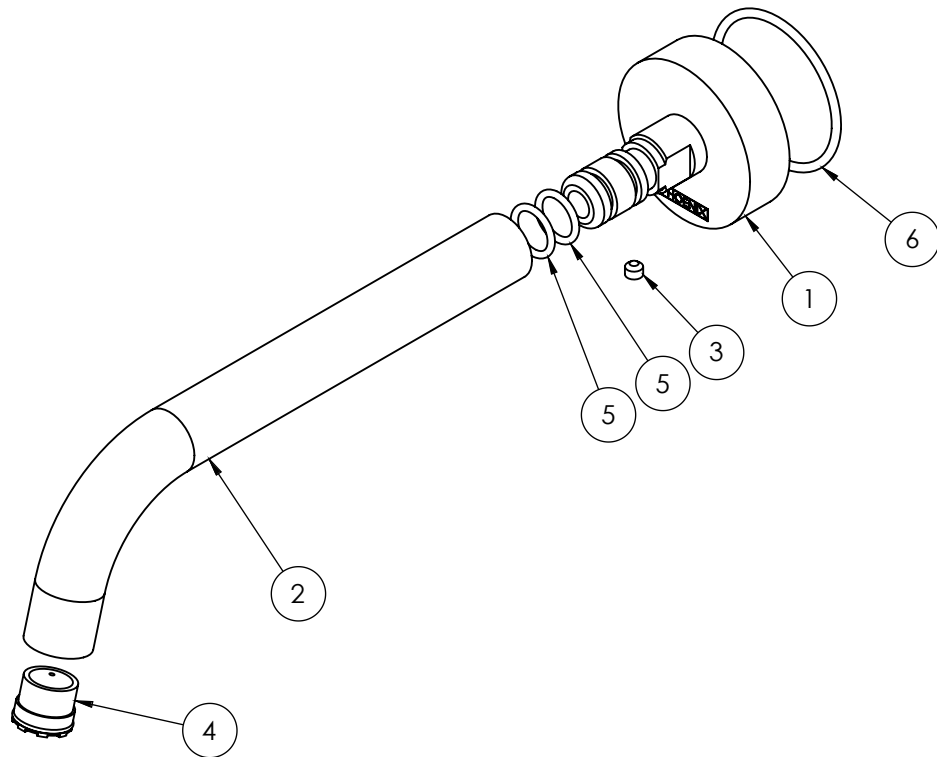

www.phoenixtapware.com.au
 03 9780 4200

PHOENIX

SPECIFICATIONS

VIVID SLIMLINE

WALL BASIN OUTLET 180MM CURVED

PRODUCT CODE:

VS774 CHR

FINISH:

CHROME

WELS:

6 STAR - 4.0 LT/MIN

PARTS LIST

1. BACK PLATE/ ADAPATER
2. WALL SPOUT 180MM CURVED
3. GRUB SCREW M5X4MM
4. AERATOR
5. O-RING 12X2MM
6. O-RING 43X2.5MM

MAINTENANCE AND CARE:

- All surfaces should be cleaned with mild liquid detergent or soap and water.
- Do not use cream cleaners or citrus based cleaning products, as they are abrasive.
- Use of unsuitable cleaning agents may damage the surface. Any damage caused in this way will not be covered by warranty.

PACKAGING INCLUDES

- 1 x Wall basin outlet 180mm curved
- 1 x Aerator key
- 1 x Installation instructions
- 1 x Warranty card

PLEASE [CLICK HERE](#) TO VIEW FULL WARRANTY

While we aim to ensure the specifications shown are correct at time of printing, Phoenix Tapware reserves the right to make modifications without prior notice. Always use the physical product measurements for mark-ups and roughing-in as the line drawing shown may differ from the actual product over time. All measurements are shown in millimetres.