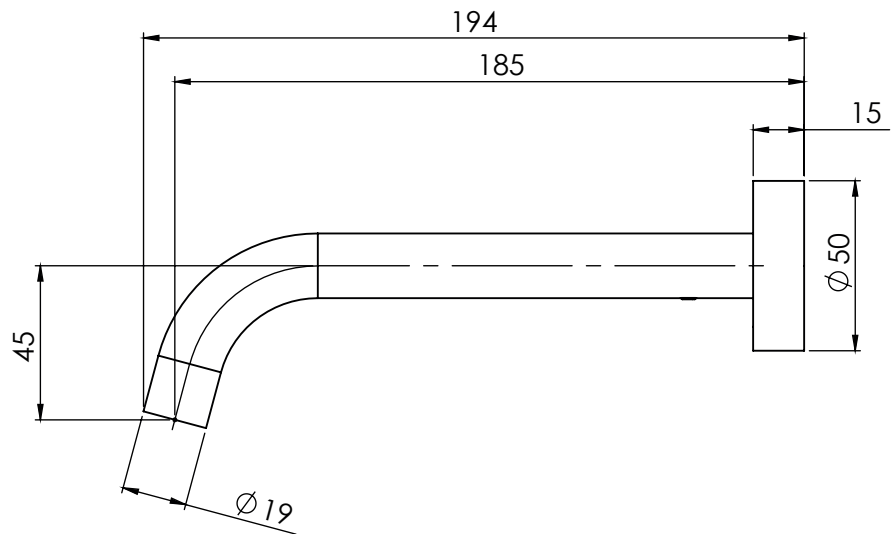

PHOENIX

SPECIFICATIONS

VIVID SLIMLINE

WALL BASIN OUTLET 180MM CURVED

PRODUCT CODE: VS774 CHR
 FINISH: CHROME
 WELS: 6 STAR - 4.0 LT/MIN

INFORMATION:

MATERIAL: BRASS
 TEMPERATURE RATING: MIN 1° - MAX 75°
 PRESSURE RATING: MIN 150 kPa - MAX 500 kPa

CONSUMER UNIT:

SIZE: L 230MM x W 90MM x H 90MM
 GROSS WEIGHT: 0.5 KG
 BARCODE EAN-13: 9 320594 019 679

ALSO AVAILABLE IN:

FOR MORE INFORMATION VISIT
www.phoenixtapware.com.au

PLEASE [CLICK HERE](#) TO VIEW FULL WARRANTY

While we aim to ensure the specifications shown are correct at time of printing, Phoenix Tapware reserves the right to make modifications without prior notice. Always use the physical product measurements for mark-ups and roughing-in as the line drawing shown may differ from the actual product over time. All measurements are shown in millimetres.

www.phoenixtapware.com.au
 03 9780 4200

PHOENIX

SPECIFICATIONS

VIVID SLIMLINE

WALL BASIN OUTLET 180MM CURVED

PRODUCT CODE:

VS774 CHR

FINISH: