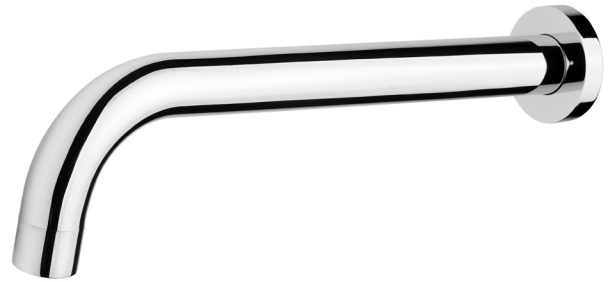

PHOENIX

SPECIFICATIONS

VIVID

WALL BATH OUTLET 250MM CURVED

PRODUCT CODE: V253 CHR
 FINISH: CHROME
 WELS: N/A

INFORMATION:

MATERIAL: BRASS
 TEMPERATURE RATING: MIN 1° - MAX 75°
 PRESSURE RATING: MIN 150 kPa - MAX 500 kPa

CONSUMER UNIT:

SIZE: L 270MM x W 90MM
 x H 40MM
 GROSS WEIGHT: 0.4 KG
 BARCODE EAN-13: 9 320594 011 284

AVAILABLE IN:

CHROME

FOR MORE INFORMATION VISIT
www.phoenixtapware.com.au

PLEASE [CLICK HERE](#) TO VIEW FULL WARRANTY

www.phoenixtapware.com.au
 03 9780 4200

PHOENIX

SPECIFICATIONS

VIVID

WALL BATH OUTLET 250MM CURVED

PRODUCT CODE:

V253 CHR

FINISH: