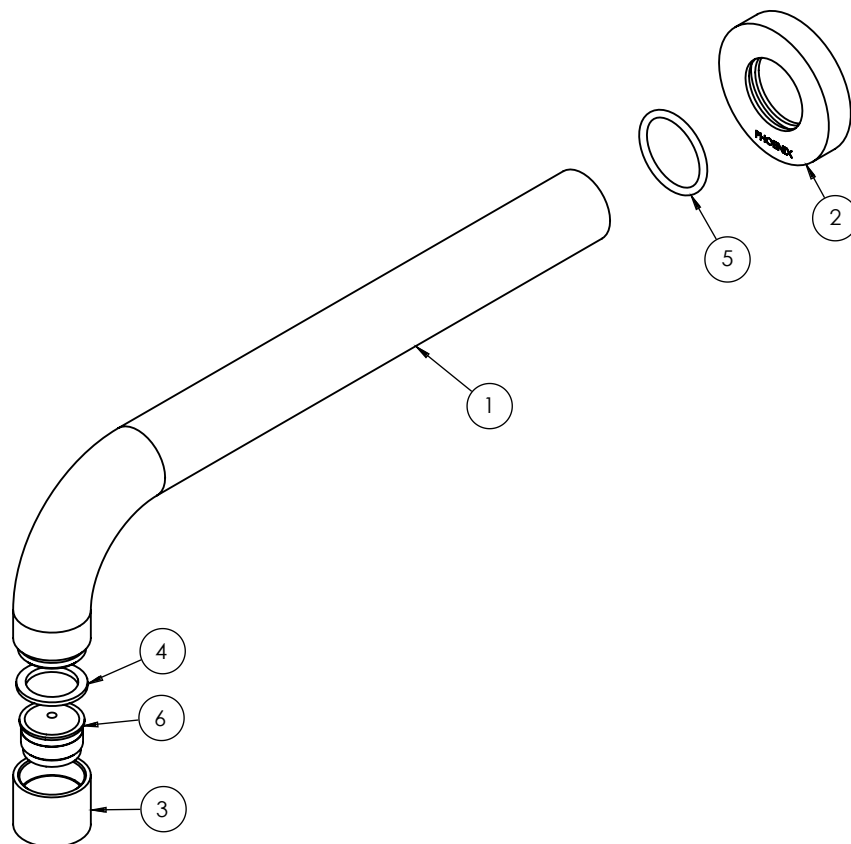

PHOENIX

SPECIFICATIONS

VIVID

WALL BATH OUTLET 250MM CURVED

PRODUCT CODE: V253 CHR
 FINISH: CHROME
 WELS: N/A

INFORMATION:

MATERIAL: BRASS
 TEMPERATURE RATING: MIN 1° - MAX 75°
 PRESSURE RATING: MIN 150 kPa - MAX 500 kPa

www.phoenixtapware.com.au
 03 9780 4200

PHOENIX

SPECIFICATIONS

VIVID

WALL BATH OUTLET 250MM CURVED

PRODUCT CODE:

V253 CHR

FINISH:

CHROME

WELS:

N/A

PARTS LIST

1. SPOUT 250MM
2. BACKPLATE
3. AERATOR RETAINER
4. AERATOR GASKET
5. O-RING 25X2.5MM
6. AERATOR MAX FLOW

MAINTENANCE AND CARE:

- All surfaces should be cleaned with mild liquid detergent or soap and water.
- Do not use cream cleaners or citrus based cleaning products, as they are abrasive.
- Use of unsuitable cleaning agents may damage the surface. Any damage caused in this way will not be covered by warranty.

PACKAGING INCLUDES

- 1 x Wall bath outlet 250mm
- 1 x Installation instructions
- 1 x Warranty card

PLEASE [CLICK HERE](#) TO VIEW FULL WARRANTY

While we aim to ensure the specifications shown are correct at time of printing, Phoenix Tapware reserves the right to make modifications without prior notice. Always use the physical product measurements for mark-ups and roughing-in as the line drawing shown may differ from the actual product over time. All measurements are shown in millimetres.