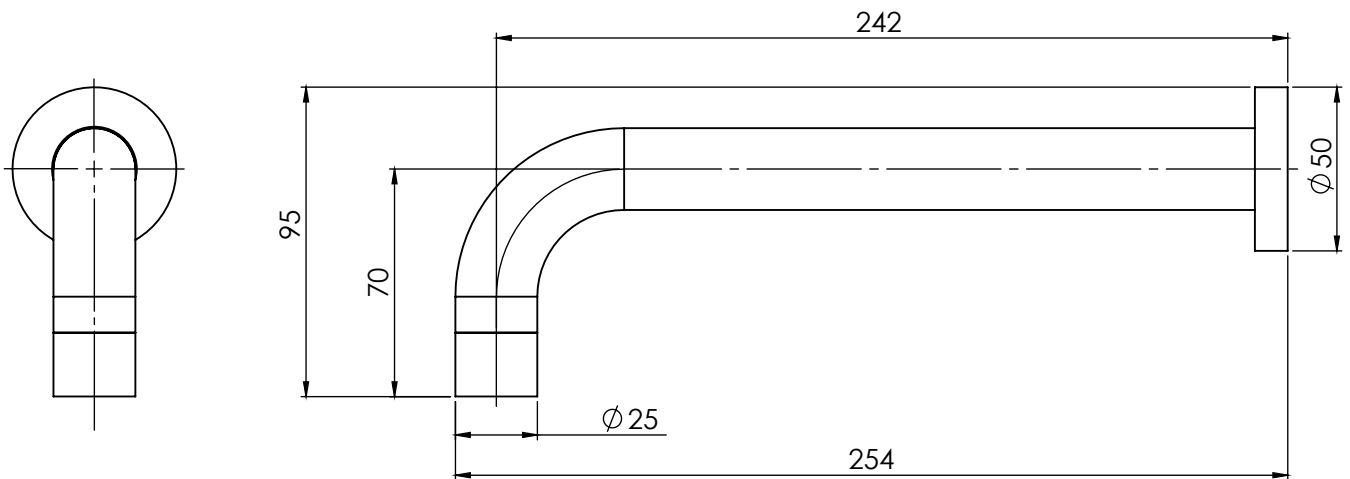

PHOENIX

SPECIFICATIONS

VIVID

WALL BATH OUTLET 250MM CURVED

PRODUCT CODE: V253 CHR
 FINISH: CHROME
 WELS: N/A

INFORMATION:

MATERIAL: BRASS
 TEMPERATURE RATING: MIN 1° - MAX 75°
 PRESSURE RATING: MIN 150 kPa - MAX 500 kPa

CONSUMER UNIT:

SIZE: L 270MM x W 90MM
 x H 40MM
 GROSS WEIGHT: 0.4 KG
 BARCODE EAN-13: 9 320594 011 284

AVAILABLE IN:

CHROME

FOR MORE INFORMATION VISIT
www.phoenixtapware.com.au

PLEASE [CLICK HERE](#) TO VIEW FULL WARRANTY

While we aim to ensure the specifications shown are correct at time of printing, Phoenix Tapware reserves the right to make modifications without prior notice. Always use the physical product measurements for mark-ups and roughing-in as the line drawing shown may differ from the actual product over time. All measurements are shown in millimetres.

www.phoenixtapware.com.au
 03 9780 4200

PHOENIX

SPECIFICATIONS

VIVID

WALL BATH OUTLET 250MM CURVED

PRODUCT CODE:

V253 CHR

FINISH: