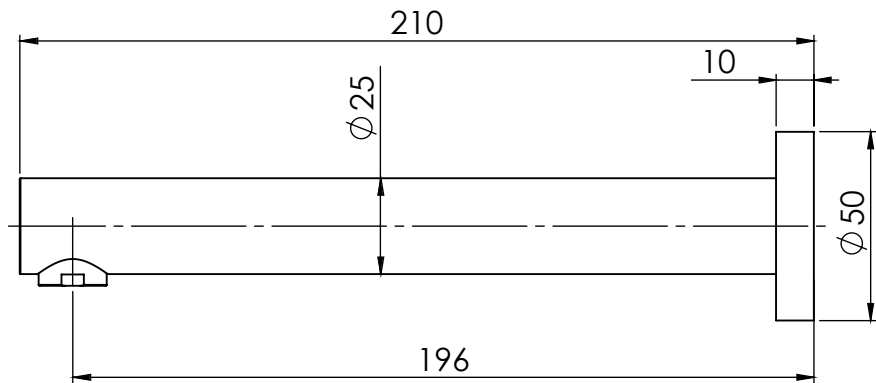

#### CONSUMER UNIT:

SIZE:	L 55MM x W 215MM x H 55MM
GROSS WEIGHT:	0.4 KG
BARCODE EAN-13:	9 320594 002 329

ALSO AVAILABLE IN:

MATTE BRUSHED GUN  
BLACK NICKEL METAL

FOR MORE INFORMATION VISIT  
[www.phoenixtapware.com.au](http://www.phoenixtapware.com.au)

PLEASE [CLICK HERE](#) TO VIEW FULL WARRANTY

While we aim to ensure the specifications shown are correct at time of printing, Phoenix Tapware reserves the right to make modifications without prior notice. Always use the physical product measurements for mark-ups and roughing-in as the line drawing shown may differ from the actual product over time. All measurements are shown in millimetres.