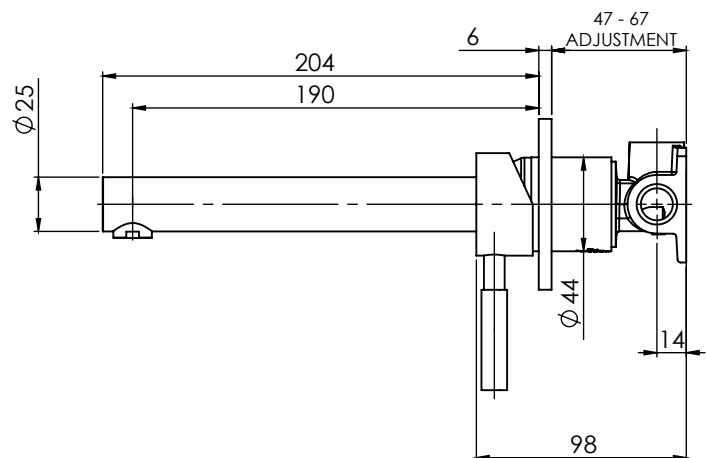

PHOENIX

SPECIFICATIONS

VIVID

WALL BATH MIXER SET 200MM

PRODUCT CODE: V785 CHR
 FINISH: CHROME
 WELS: N/A

INFORMATION:

MATERIAL: BRASS
 TEMPERATURE RATING: MIN 1° - MAX 75°
 PRESSURE RATING: MIN 150 kPa - MAX 500 kPa

AVAILABLE IN:

CHROME

FOR MORE INFORMATION VISIT
www.phoenixtapware.com.au

PLEASE [CLICK HERE TO VIEW FULL WARRANTY](#)

While we aim to ensure the specifications shown are correct at time of printing, Phoenix Tapware reserves the right to make modifications without prior notice. Always use the physical product measurements for mark-ups and roughing-in as the line drawing shown may differ from the actual product over time. All measurements are shown in millimetres.

www.phoenixtapware.com.au
03 9780 4200

PHOENIX

SPECIFICATIONS

VIVID

WALL BATH MIXER SET 200MM

PRODUCT CODE:

V785 CHR

FINISH:

CHROME

WELS:

N/A

PARTS LIST

1. MIXER HANDLE
2. SPOUT 200MM
3. PIN LEVER
4. BACKPLATE
5. WALL BREECH
6. MIXER BODY
7. 35MM CARTRIDGE
8. GRUB SCREW M5X5MM
9. MIXER LOCKNUT M37X1.5MM
10. MIXER DOME
11. AERATOR GASKET
12. AERATOR MAX FLOW
13. AERATOR RETAINER
14. O-RING 24.5X2.5MM
15. O-RING 43.5X2.5MM
16. O-RING 33X2.0MM