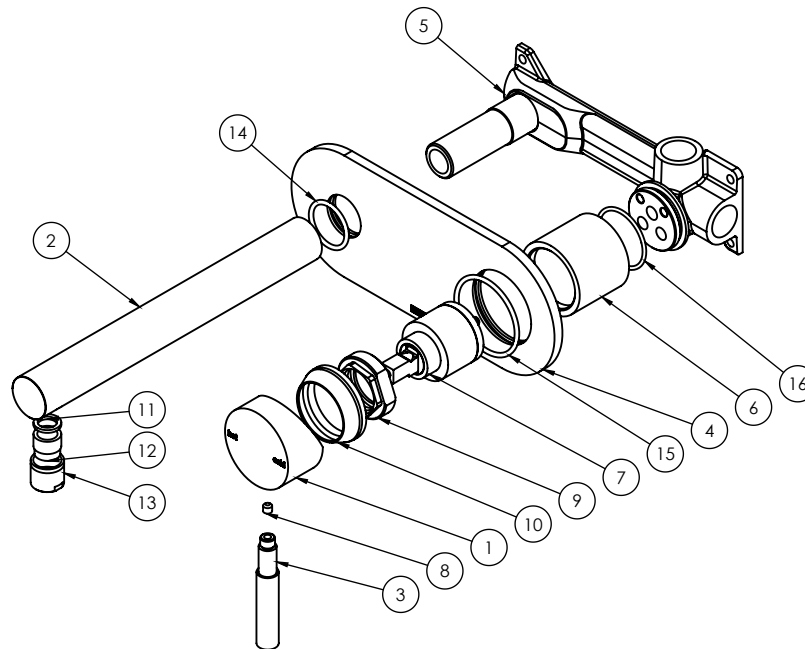

CHROME

WELS:

N/A

PARTS LIST

1. MIXER HANDLE
2. SPOUT 200MM
3. PIN LEVER
4. BACKPLATE
5. WALL BREECH
6. MIXER BODY
7. 35MM CARTRIDGE
8. GRUB SCREW M5X5MM
9. MIXER LOCKNUT M37X1.5MM
10. MIXER DOME
11. AERATOR GASKET
12. AERATOR MAX FLOW
13. AERATOR RETAINER
14. O-RING 24.5X2.5MM
15. O-RING 43.5X2.5MM
16. O-RING 33X2.0MM