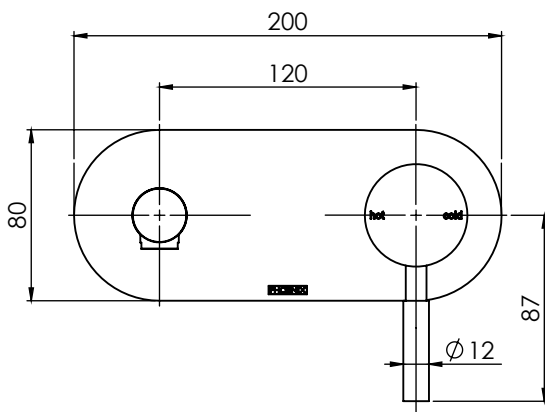

PHOENIX

SPECIFICATIONS

VIVID

WALL BATH MIXER SET 200MM

PRODUCT CODE: V785 CHR
 FINISH: CHROME
 WELS: N/A

INFORMATION:

MATERIAL: BRASS
 TEMPERATURE RATING: MIN 1° - MAX 75°
 PRESSURE RATING: MIN 150 kPa - MAX 500 kPa

AVAILABLE IN:

CHROME

FOR MORE INFORMATION VISIT
www.phoenixtapware.com.au

PLEASE [CLICK HERE TO VIEW FULL WARRANTY](#)

While we aim to ensure the specifications shown are correct at time of printing, Phoenix Tapware reserves the right to make modifications without prior notice. Always use the physical product measurements for mark-ups and roughing-in as the line drawing shown may differ from the actual product over time. All measurements are shown in millimetres.

www.phoenixtapware.com.au
03 9780 4200

PHOENIX

SPECIFICATIONS

VIVID

WALL BATH MIXER SET 200MM

PRODUCT CODE:

V785 CHR

FINISH:

CHROME

WELS:

N/A

PARTS LIST

1. MIXER HANDLE
2. SPOUT 200MM
3. PIN LEVER
4. BACKPLATE
5. WALL BREECH
6. MIXER BODY
7. 35MM CARTRIDGE
8. GRUB SCREW M5X5MM
9. MIXER LOCKNUT M37X1.5MM
10. MIXER DOME
11. AERATOR GASKET
12. AERATOR MAX FLOW
13. AERATOR RETAINER
14. O-RING 24.5X2.5MM
15. O-RING 43.5X2.5MM
16. O-RING 33X2.0MM