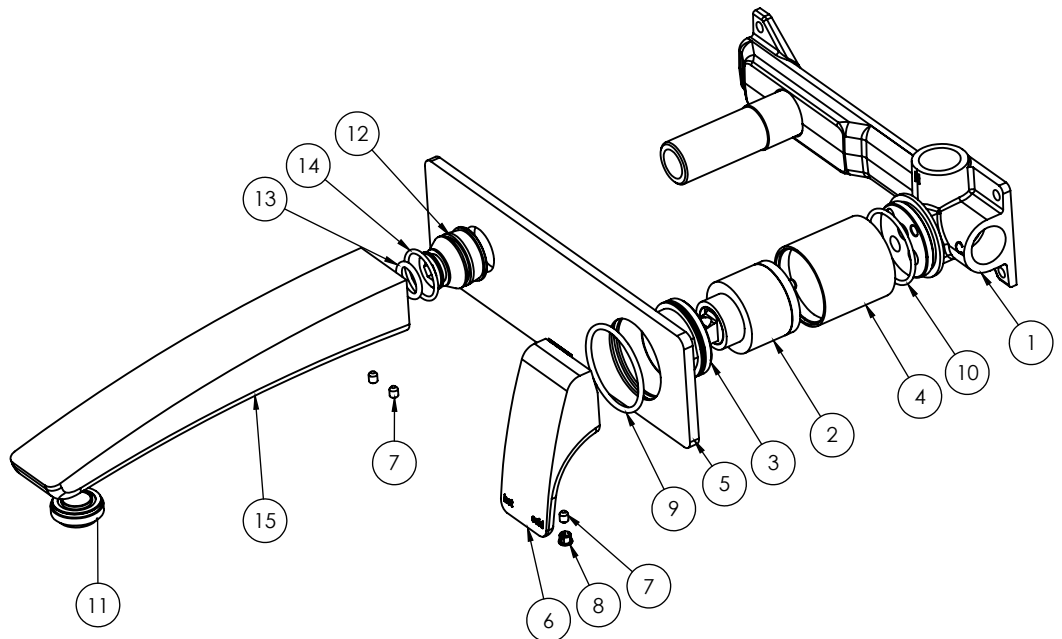

CHROME

WELS:

N/A

PARTS LIST

1. WALL BREACH
2. 35MM CARTRIDGE
3. LOCKNUT DOME
4. MIXER SLEEVE
5. BACKPLATE
6. MIXER HANDLE
7. GRUB SCREW M4X5MM
8. SCREW CAP
9. O-RING 38X2.5MM
10. O-RING 33X2.0MM
11. AERATOR MAX FLOW
12. SPOUT ADAPTER
13. O-RING 13X2.6MM
14. O-RING 21X1.9MM
15. SPOUT 180MM
16. SCREW

PACKAGING INCLUDES

- 1 x Wall bath set 180mm
- 1 x Installation kit
- 1 x Installation instructions
- 1 x Warranty card

PLEASE [CLICK HERE TO VIEW FULL WARRANTY](#)

While we aim to ensure the specifications shown are correct at time of printing, Phoenix Tapware reserves the right to make modifications without prior notice. Always use the physical product measurements for mark-ups and roughing-in as the line drawing shown may differ from the actual product over time. All measurements are shown in millimetres.