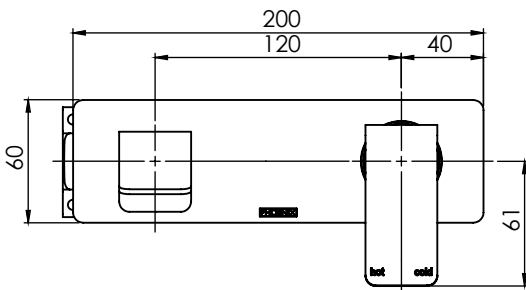

PHOENIX

SPECIFICATIONS

RUSH

RUSH WALL BATH SET 180MM

PRODUCT CODE: RU783 CHR
 FINISH: CHROME
 WELS: N/A

INFORMATION:

TEMPERATURE RATING: MIN 1° - MAX 75°
 PRESSURE RATING: MIN 150 kPa - MAX 500 kPa

AVAILABLE IN:

FOR MORE INFORMATION VISIT
www.phoenixtapware.com.au

PLEASE [CLICK HERE](#) TO VIEW FULL WARRANTY

While we aim to ensure the specifications shown are correct at time of printing, Phoenix Tapware reserves the right to make modifications without prior notice. Always use the physical product measurements for mark-ups and roughing-in as the line drawing shown may differ from the actual product over time. All measurements are shown in millimetres.

www.phoenixtapware.com.au
 03 9780 4200

PHOENIX

SPECIFICATIONS

RUSH

RUSH WALL BATH SET 180MM

PRODUCT CODE:

RU783 CHR

FINISH:

CHROME

WELS:

N/A

PARTS LIST

1. WALL BREACH
2. 35MM CARTRIDGE
3. LOCKNUT DOME
4. MIXER SLEEVE
5. BACKPLATE
6. MIXER HANDLE
7. GRUB SCREW M4X5MM
8. SCREW CAP
9. O-RING 38X2.5MM
10. O-RING 33X2.0MM
11. AERATOR MAX FLOW
12. SPOUT ADAPTER
13. O-RING 13X2.6MM
14. O-RING 21X1.9MM
15. SPOUT 180MM
16. SCREW