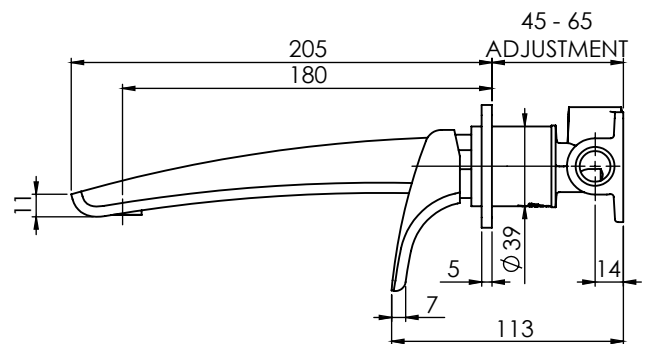

PHOENIX

SPECIFICATIONS

RUSH

RUSH WALL BATH SET 180MM

PRODUCT CODE: RU783 CHR
 FINISH: CHROME
 WELS: N/A

INFORMATION:

TEMPERATURE RATING: MIN 1° - MAX 75°
 PRESSURE RATING: MIN 150 kPa - MAX 500 kPa

AVAILABLE IN:

FOR MORE INFORMATION VISIT
www.phoenixtapware.com.au

PLEASE [CLICK HERE](#) TO VIEW FULL WARRANTY

While we aim to ensure the specifications shown are correct at time of printing, Phoenix Tapware reserves the right to make modifications without prior notice. Always use the physical product measurements for mark-ups and roughing-in as the line drawing shown may differ from the actual product over time. All measurements are shown in millimetres.

www.phoenixtapware.com.au
 03 9780 4200

PHOENIX

SPECIFICATIONS

RUSH

RUSH WALL BATH SET 180MM

PRODUCT CODE:

RU783 CHR

FINISH:

CHROME

WELS:

N/A

PARTS LIST

1. WALL BREACH
2. 35MM CARTRIDGE
3. LOCKNUT DOME
4. MIXER SLEEVE
5. BACKPLATE
6. MIXER HANDLE
7. GRUB SCREW M4X5MM
8. SCREW CAP
9. O-RING 38X2.5MM
10. O-RING 33X2.0MM
11. AERATOR MAX FLOW
12. SPOUT ADAPTER
13. O-RING 13X2.6MM
14. O-RING 21X1.9MM
15. SPOUT 180MM
16. SCREW