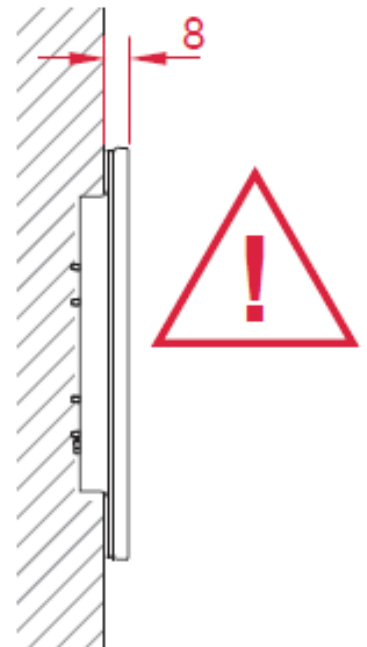

TECELUX MINI PUSH PLATE (9.240.960)

TECE

close to you

Features:
Sentouch Activated Flush
(Power Required)

Suitable for use with:
9.041.021 Standard Pedestal Cistern
9.300.055 Standard Wall Hung Cistern

Sheeting Requirements (Prior to tiling):
Standard Mount - 18mm non flex board
Flush Mount - 25mm non flex board

Note:
Flush mounting requires
TECE Flush Mount Kit which is sold separately
White - 9.240.646

Proudly imported and distributed by
Gro Agencies Pty Ltd
Unit 2 / 37 Howe St, Osborne Park, WA, 6017
P 08 9446 3288 E info@groagencies.com.au W www.groagencies.com.au