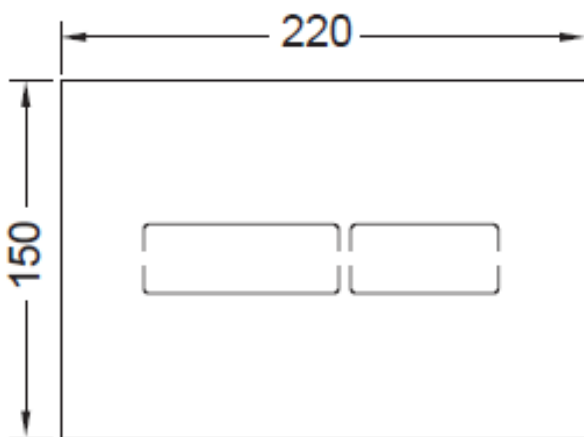

TECELUX MINI PUSH PLATE (9.240.960)

TECE

close to you

Features:
Sentouch Activated Flush
(Power Required)

Suitable for use with:
9.041.021 Standard Pedestal Cistern
9.300.055 Standard Wall Hung Cistern

Sheeting Requirements (Prior to tiling):
Standard Mount - 18mm non flex board
Flush Mount - 25mm non flex board

Note:
Flush mounting requires
TECE Flush Mount Kit which is sold separately
White - 9.240.646

Proudly imported and distributed by
Gro Agencies Pty Ltd
Unit 2 / 37 Howe St, Osborne Park, WA, 6017
P 08 9446 3288 E info@groagencies.com.au W www.groagencies.com.au