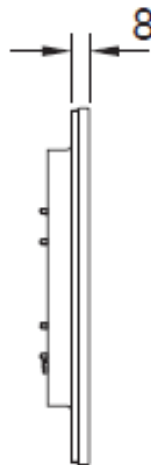

TECELUX MINI PUSH PLATE (9.240.960)

TECE

close to you

Features:
Sentouch Activated Flush
(Power Required)

Suitable for use with:
9.041.021 Standard Pedestal Cistern
9.300.055 Standard Wall Hung Cistern

Sheeting Requirements (Prior to tiling):
Standard Mount - 18mm non flex board
Flush Mount - 25mm non flex board

Note:
Flush mounting requires
TECE Flush Mount Kit which is sold separately
White - 9.240.646

Proudly imported and distributed by
Gro Agencies Pty Ltd
Unit 2 / 37 Howe St, Osborne Park, WA, 6017
P 08 9446 3288 E info@groagencies.com.au W www.groagencies.com.au