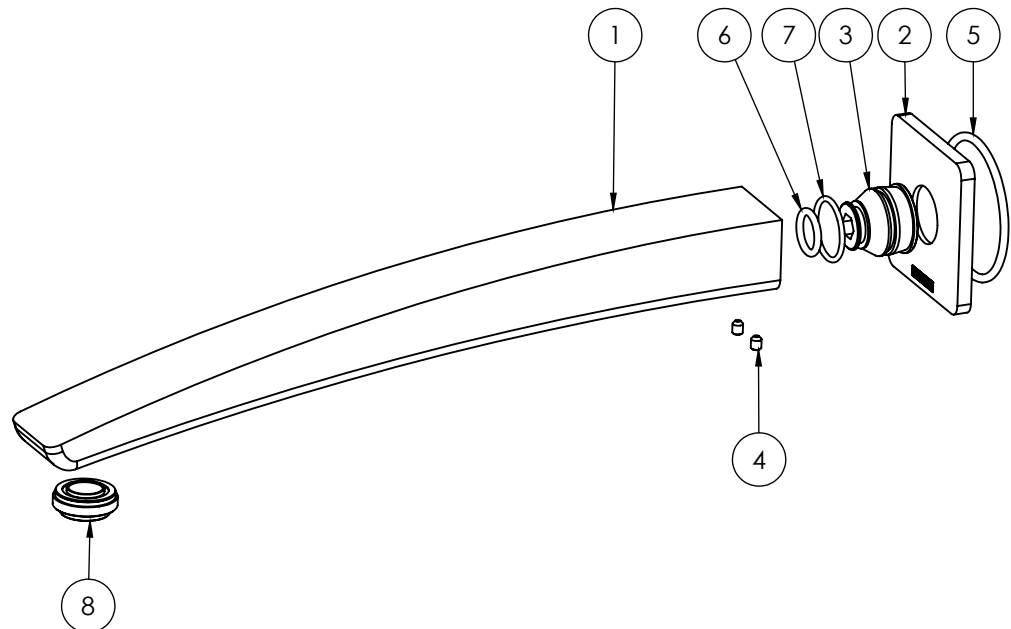

MATTE BLACK

WELS:

N/A

PARTS LIST

1. SPOUT 280MM
2. BACKPLATE
3. G1/2" SPOUT ADAPTER
4. GRUB SCREW M4X5MM
5. O-RING 50X3.0MM
6. O-RING 13X2.6MM
7. O-RING 21X1.9MM
8. AERATOR

MAINTENANCE AND CARE:

- All surfaces should be cleaned with mild liquid detergent or soap and water.
- Do not use cream cleaners or citrus based cleaning products, as they are abrasive.
- Use of unsuitable cleaning agents may damage the surface. Any damage caused in this way will not be covered by warranty.

PACKAGING INCLUDES

- 1 x Wall Bath Outlet 280mm
- 1 x Installation kit
- 1 x Installation instructions
- 1 x Warranty card

PLEASE [CLICK HERE](#) TO VIEW FULL WARRANTY

While we aim to ensure the specifications shown are correct at time of printing, Phoenix Tapware reserves the right to make modifications without prior notice. Always use the physical product measurements for mark-ups and roughing-in as the line drawing shown may differ from the actual product over time. All measurements are shown in millimetres.