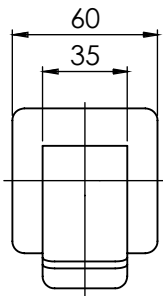

PHOENIX

SPECIFICATIONS

RUSH

WALL BATH OUTLET 280MM

PRODUCT CODE:	RU772 MB
FINISH:	MATTE BLACK
WELS:	N/A

INFORMATION:

MATERIAL:	BRASS
TEMPERATURE RATING:	MIN 1° - MAX 75°
PRESSURE RATING:	MIN 150 kPa - MAX 500 kPa

CONSUMER UNIT:

SIZE:	L 350MM x W 60MM x H 60MM
GROSS WEIGHT:	1.1 KG
BARCODE EAN-13:	9 320594 025 007

AVAILABLE IN:

FOR MORE INFORMATION VISIT
www.phoenixtapware.com

PLEASE [CLICK HERE](#) TO VIEW FULL WARRANTY

While we aim to ensure the specifications shown are correct at time of printing, Phoenix Tapware reserves the right to make modifications without prior notice. Always use the physical product measurements for mark-ups and roughing-in as the line drawing shown may differ from the actual product over time. All measurements are shown in millimetres.

www.phoenixtapware.com.au
03 9780 4200

PHOENIX

SPECIFICATIONS

RUSH

WALL BATH OUTLET 280MM

PRODUCT CODE:

RU772 MB

FINISH: