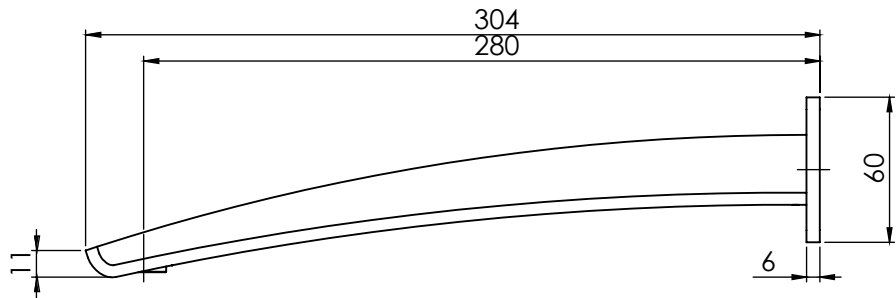

PHOENIX

SPECIFICATIONS

RUSH

WALL BATH OUTLET 280MM

PRODUCT CODE:	RU772 MB
FINISH:	MATTE BLACK
WELS:	N/A

INFORMATION:

MATERIAL:	BRASS
TEMPERATURE RATING:	MIN 1° - MAX 75°
PRESSURE RATING:	MIN 150 kPa - MAX 500 kPa

CONSUMER UNIT:

SIZE:	L 350MM x W 60MM x H 60MM
GROSS WEIGHT:	1.1 KG
BARCODE EAN-13:	9 320594 025 007

AVAILABLE IN:

FOR MORE INFORMATION VISIT
www.phoenixtapware.com

PLEASE [CLICK HERE](#) TO VIEW FULL WARRANTY

While we aim to ensure the specifications shown are correct at time of printing, Phoenix Tapware reserves the right to make modifications without prior notice. Always use the physical product measurements for mark-ups and roughing-in as the line drawing shown may differ from the actual product over time. All measurements are shown in millimetres.

www.phoenixtapware.com.au
03 9780 4200

PHOENIX

SPECIFICATIONS

RUSH

WALL BATH OUTLET 280MM

PRODUCT CODE:

RU772 MB

FINISH: