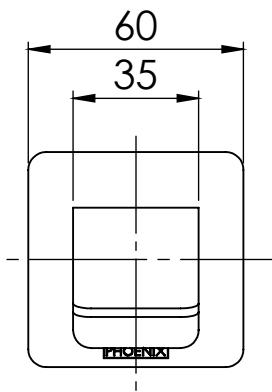

PHOENIX

SPECIFICATIONS

RUSH

WALL BATH OUTLET 180MM

PRODUCT CODE: RU776 MB
 FINISH: MATTE BLACK
 WELS: N/A

INFORMATION:

TEMPERATURE RATING: MIN 1° - MAX 75°
 PRESSURE RATING: MIN 150 kPa - MAX 500 kPa

AVAILABLE IN:

FOR MORE INFORMATION VISIT
www.phoenixtapware.com.au

PLEASE [CLICK HERE](#) TO VIEW FULL WARRANTY

While we aim to ensure the specifications shown are correct at time of printing, Phoenix Tapware reserves the right to make modifications without prior notice. Always use the physical product measurements for mark-ups and roughing-in as the line drawing shown may differ from the actual product over time. All measurements are shown in millimetres.

www.phoenixtapware.com.au
 03 9780 4200

PHOENIX

SPECIFICATIONS

RUSH

WALL BATH OUTLET 180MM

PRODUCT CODE:

RU776 MB

FINISH: