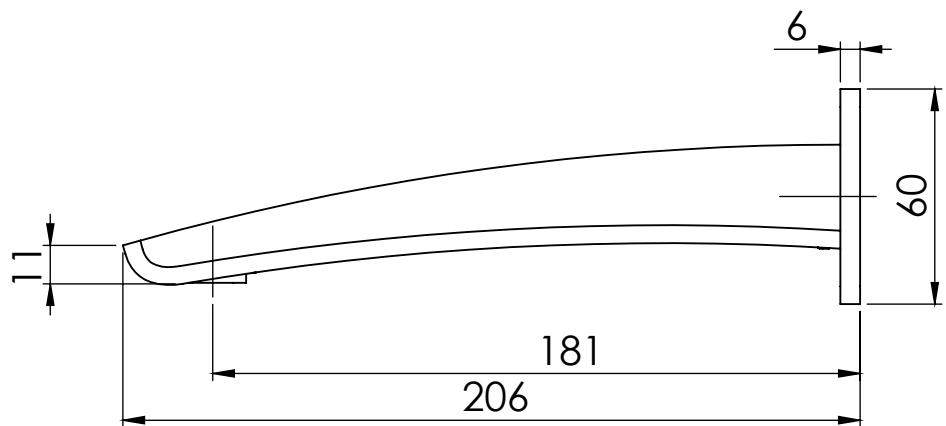

PHOENIX

SPECIFICATIONS

RUSH

WALL BATH OUTLET 180MM

PRODUCT CODE: RU776 MB
 FINISH: MATTE BLACK
 WELS: N/A

INFORMATION:

TEMPERATURE RATING: MIN 1° - MAX 75°
 PRESSURE RATING: MIN 150 kPa - MAX 500 kPa

AVAILABLE IN:

FOR MORE INFORMATION VISIT
www.phoenixtapware.com.au

PLEASE [CLICK HERE](#) TO VIEW FULL WARRANTY

While we aim to ensure the specifications shown are correct at time of printing, Phoenix Tapware reserves the right to make modifications without prior notice. Always use the physical product measurements for mark-ups and roughing-in as the line drawing shown may differ from the actual product over time. All measurements are shown in millimetres.

www.phoenixtapware.com.au
 03 9780 4200

PHOENIX

SPECIFICATIONS

RUSH

WALL BATH OUTLET 180MM

PRODUCT CODE:

RU776 MB

FINISH: