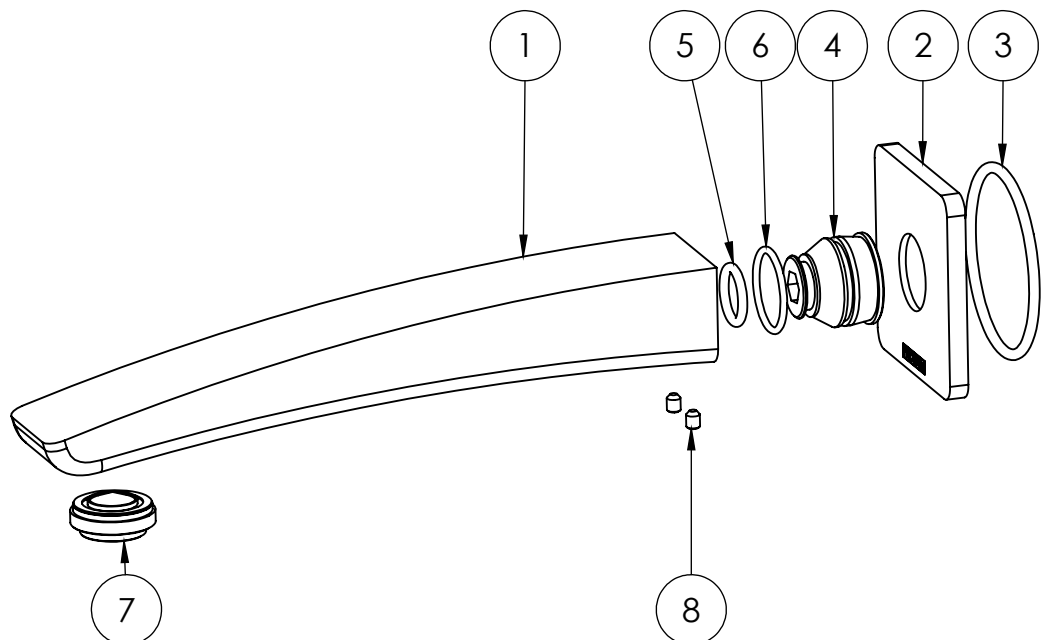

MATTE BLACK

WELS:

N/A

PARTS LIST

1. SPOUT 180MM
2. BACKPLATE
3. O-RING 50X3.0MM
4. G 1/2" SPOUT ADAPTER
5. O-RING 13X2.6MM
6. O-RING 21X1.9MM
7. AERATOR
8. GRUB SCREW M4X5MM

MAINTENANCE AND CARE:

- All surfaces should be cleaned with mild liquid detergent or soap and water.
- Do not use cream cleaners or citrus based cleaning products, as they are abrasive.
- Use of unsuitable cleaning agents may damage the surface. Any damage caused in this way will not be covered by warranty.

PACKAGING INCLUDES

- 1 x Wall bath outlet 180mm
- 1 x Installation kit
- 1 x Installation instructions
- 1 x Warranty card

PLEASE [CLICK HERE](#) TO VIEW FULL WARRANTY

While we aim to ensure the specifications shown are correct at time of printing, Phoenix Tapware reserves the right to make modifications without prior notice. Always use the physical product measurements for mark-ups and roughing-in as the line drawing shown may differ from the actual product over time. All measurements are shown in millimetres.