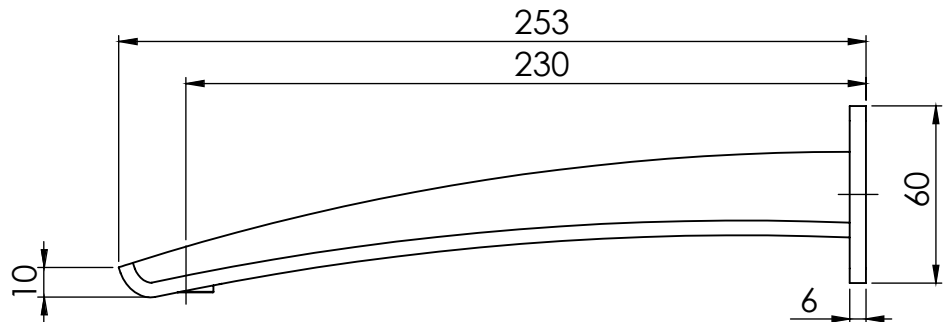

PHOENIX

SPECIFICATIONS

RUSH

WALL BATH OUTLET 230MM

PRODUCT CODE: RU777 CHR
 FINISH: CHROME
 WELS: N/A

INFORMATION:

TEMPERATURE RATING: MIN 1° - MAX 75°
 PRESSURE RATING: MIN 150 kPa - MAX 500 kPa

AVAILABLE IN:

FOR MORE INFORMATION VISIT
www.phoenixtapware.com.au

PLEASE [CLICK HERE](#) TO VIEW FULL WARRANTY

While we aim to ensure the specifications shown are correct at time of printing, Phoenix Tapware reserves the right to make modifications without prior notice. Always use the physical product measurements for mark-ups and roughing-in as the line drawing shown may differ from the actual product over time. All measurements are shown in millimetres.

www.phoenixtapware.com.au
 03 9780 4200

PHOENIX

SPECIFICATIONS

RUSH

WALL BATH OUTLET 230MM

PRODUCT CODE:

RU777 CHR

FINISH:

CHROME

WELS:

N/A

PARTS LIST

1. SPOUT 230MM
2. BACKPLATE
3. G1/2" SPOUT ADAPTER
4. GRUB SCREW M4X5MM
5. O-RING 50X3.0MM
6. O-RING 13X2.6MM
7. O-RING 21X1.9MM
8. AERATOR

MAINTENANCE AND CARE:

- All surfaces should be cleaned with mild liquid detergent or soap and water.
- Do not use cream cleaners or citrus based cleaning products, as they are abrasive.
- Use of unsuitable cleaning agents may damage the surface. Any damage caused in this way will not be covered by warranty.