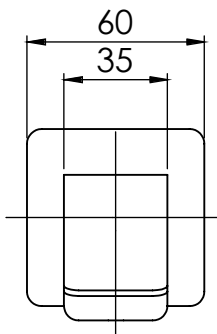

PHOENIX

SPECIFICATIONS

RUSH

WALL BATH OUTLET 230MM

PRODUCT CODE: RU777 CHR
 FINISH: CHROME
 WELS: N/A

INFORMATION:

TEMPERATURE RATING: MIN 1° - MAX 75°
 PRESSURE RATING: MIN 150 kPa - MAX 500 kPa

AVAILABLE IN:

FOR MORE INFORMATION VISIT
www.phoenixtapware.com.au

PLEASE [CLICK HERE](#) TO VIEW FULL WARRANTY

While we aim to ensure the specifications shown are correct at time of printing, Phoenix Tapware reserves the right to make modifications without prior notice. Always use the physical product measurements for mark-ups and roughing-in as the line drawing shown may differ from the actual product over time. All measurements are shown in millimetres.

www.phoenixtapware.com.au
 03 9780 4200

PHOENIX

SPECIFICATIONS

RUSH

WALL BATH OUTLET 230MM

PRODUCT CODE:

RU777 CHR

FINISH: