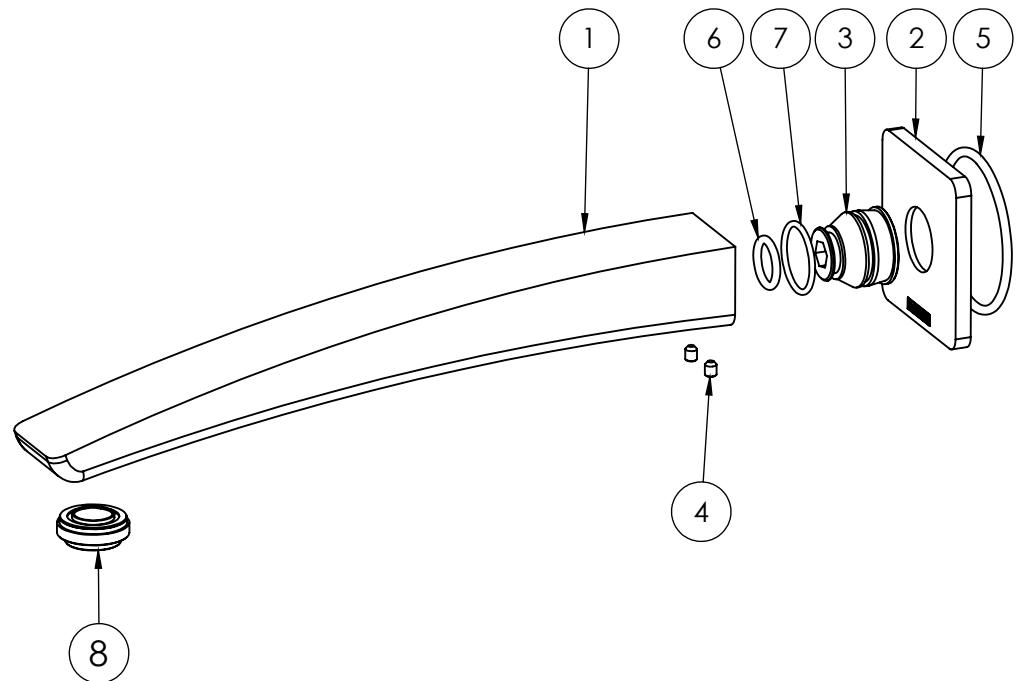

CHROME

WELS:

N/A

PARTS LIST

1. SPOUT 230MM
2. BACKPLATE
3. G1/2" SPOUT ADAPTER
4. GRUB SCREW M4X5MM
5. O-RING 50X3.0MM
6. O-RING 13X2.6MM
7. O-RING 21X1.9MM
8. AERATOR

MAINTENANCE AND CARE:

- All surfaces should be cleaned with mild liquid detergent or soap and water.
- Do not use cream cleaners or citrus based cleaning products, as they are abrasive.
- Use of unsuitable cleaning agents may damage the surface. Any damage caused in this way will not be covered by warranty.

PACKAGING INCLUDES

- 1 x Wall bath outlet 230mm
- 1 x Installation kit
- 1 x Installation instructions
- 1 x Warranty card

PLEASE [CLICK HERE TO VIEW FULL WARRANTY](#)

While we aim to ensure the specifications shown are correct at time of printing, Phoenix Tapware reserves the right to make modifications without prior notice. Always use the physical product measurements for mark-ups and roughing-in as the line drawing shown may differ from the actual product over time. All measurements are shown in millimetres.