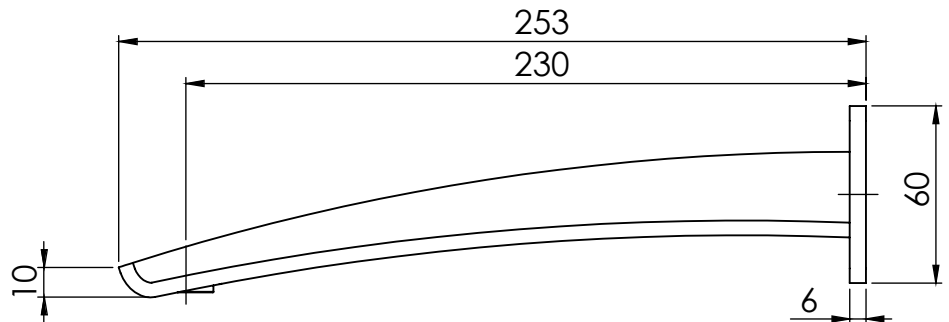

PHOENIX

SPECIFICATIONS

RUSH

WALL BATH OUTLET 230MM

PRODUCT CODE: RU777 MB
 FINISH: MATTE BLACK
 WELS: N/A

INFORMATION:

TEMPERATURE RATING: MIN 1° - MAX 75°
 PRESSURE RATING: MIN 150 kPa - MAX 500 kPa

AVAILABLE IN:

CHROME MATTE BLACK BRUSHED NICKEL

FOR MORE INFORMATION VISIT
www.phoenixtapware.com.au

PLEASE [CLICK HERE](#) TO VIEW FULL WARRANTY

While we aim to ensure the specifications shown are correct at time of printing, Phoenix Tapware reserves the right to make modifications without prior notice. Always use the physical product measurements for mark-ups and roughing-in as the line drawing shown may differ from the actual product over time. All measurements are shown in millimetres.

www.phoenixtapware.com.au
 03 9780 4200

PHOENIX

SPECIFICATIONS

RUSH

WALL BATH OUTLET 230MM

PRODUCT CODE:

RU777 MB

FINISH: