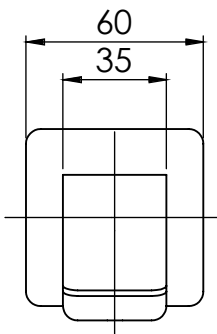

PHOENIX

SPECIFICATIONS

RUSH

WALL BATH OUTLET 230MM

PRODUCT CODE: RU777 MB
 FINISH: MATTE BLACK
 WELS: N/A

INFORMATION:

TEMPERATURE RATING: MIN 1° - MAX 75°
 PRESSURE RATING: MIN 150 kPa - MAX 500 kPa

AVAILABLE IN:

CHROME MATTE BLACK BRUSHED NICKEL

FOR MORE INFORMATION VISIT
www.phoenixtapware.com.au

PLEASE [CLICK HERE](#) TO VIEW FULL WARRANTY

While we aim to ensure the specifications shown are correct at time of printing, Phoenix Tapware reserves the right to make modifications without prior notice. Always use the physical product measurements for mark-ups and roughing-in as the line drawing shown may differ from the actual product over time. All measurements are shown in millimetres.

www.phoenixtapware.com.au
 03 9780 4200

PHOENIX

SPECIFICATIONS

RUSH

WALL BATH OUTLET 230MM

PRODUCT CODE:

RU777 MB

FINISH: