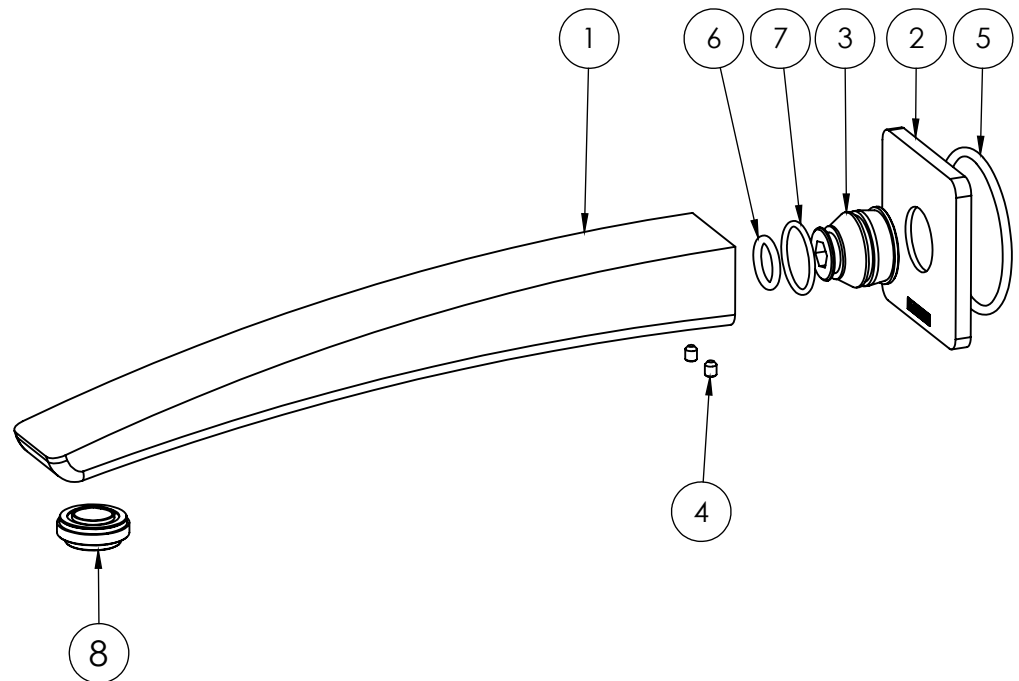

MATTE BLACK

WELS:

N/A

PARTS LIST

1. SPOUT 230MM
2. BACKPLATE
3. G1/2" SPOUT ADAPTER
4. GRUB SCREW M4X5MM
5. O-RING 50X3.0MM
6. O-RING 13X2.6MM
7. O-RING 21X1.9MM
8. AERATOR

MAINTENANCE AND CARE:

- All surfaces should be cleaned with mild liquid detergent or soap and water.
- Do not use cream cleaners or citrus based cleaning products, as they are abrasive.
- Use of unsuitable cleaning agents may damage the surface. Any damage caused in this way will not be covered by warranty.

PACKAGING INCLUDES

- 1 x Wall bath outlet 230mm
- 1 x Installation kit
- 1 x Installation instructions
- 1 x Warranty card

PLEASE [CLICK HERE](#) TO VIEW FULL WARRANTY

While we aim to ensure the specifications shown are correct at time of printing, Phoenix Tapware reserves the right to make modifications without prior notice. Always use the physical product measurements for mark-ups and roughing-in as the line drawing shown may differ from the actual product over time. All measurements are shown in millimetres.