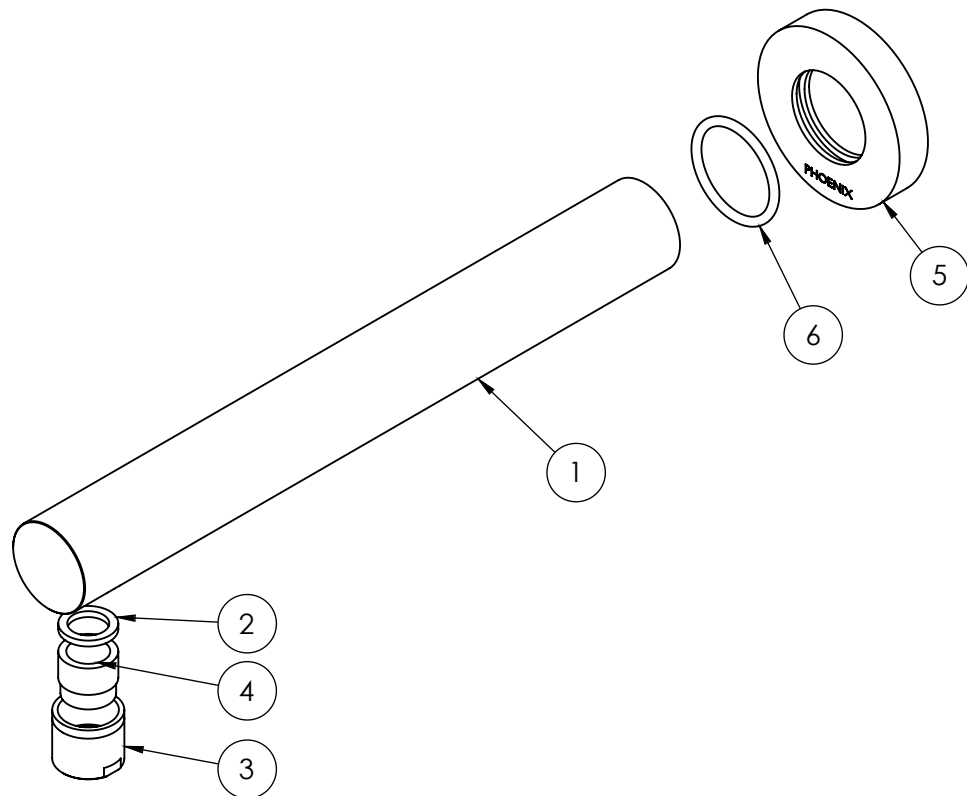

CONSUMER UNIT:

SIZE: L 55MM x W 215MM x H 55MM
 GROSS WEIGHT: 0.4 KG
 BARCODE EAN-13: 9 320594 008 475

ALSO AVAILABLE IN:

FOR MORE INFORMATION VISIT www.phoenixtapware.com.au

PLEASE [CLICK HERE](#) TO VIEW FULL WARRANTY

BRUSHED NICKEL

WELS:

N/A

PARTS LIST

1. SPOUT 200MM
2. AERATOR GASKET
3. AERATOR RETAINER
4. AERATOR MAX FLOW
5. BACKPLATE
6. O-RING 25X2.5MM

MAINTENANCE AND CARE:

- All surfaces should be cleaned with mild liquid detergent or soap and water.
- Do not use cream cleaners or citrus based cleaning products, as they are abrasive.
- Use of unsuitable cleaning agents may damage the surface. Any damage caused in this way will not be covered by warranty.

PACKAGING INCLUDES

- 1 x Wall bath outlet
- 1 x Installation instructions
- 1 x Warranty card

PLEASE [CLICK HERE](#) TO VIEW FULL WARRANTY

While we aim to ensure the specifications shown are correct at time of printing, Phoenix Tapware reserves the right to make modifications without prior notice. Always use the physical product measurements for mark-ups and roughing-in as the line drawing shown may differ from the actual product over time. All measurements are shown in millimetres.