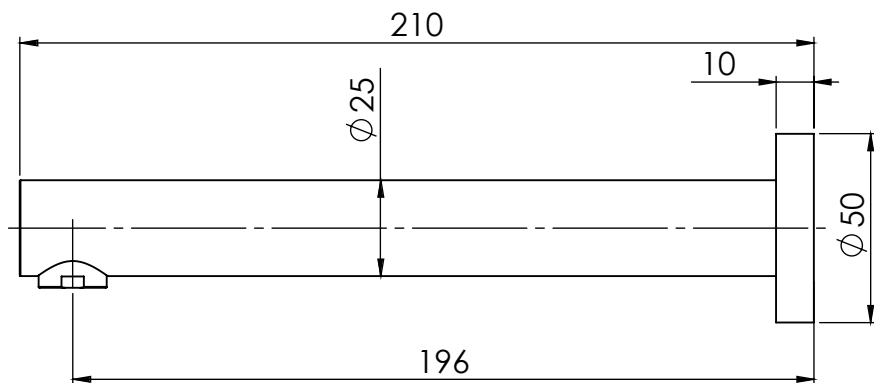

PHOENIX

SPECIFICATIONS

VIVID

WALL BATH OUTLET 200MM

PRODUCT CODE: V776 BN
 FINISH: BRUSHED NICKEL
 WELS: N/A

INFORMATION:

MATERIAL: BRASS
 TEMPERATURE RATING: MIN 1° - MAX 75°
 PRESSURE RATING: MIN 150 kPa - MAX 500 kPa

CONSUMER UNIT:

SIZE: L 55MM x W 215MM x H 55MM
 GROSS WEIGHT: 0.4 KG
 BARCODE EAN-13: 9 320594 008 475

ALSO AVAILABLE IN:

FOR MORE INFORMATION VISIT www.phoenixtapware.com.au

PLEASE [CLICK HERE](#) TO VIEW FULL WARRANTY

While we aim to ensure the specifications shown are correct at time of printing, Phoenix Tapware reserves the right to make modifications without prior notice. Always use the physical product measurements for mark-ups and roughing-in as the line drawing shown may differ from the actual product over time. All measurements are shown in millimetres.

www.phoenixtapware.com.au
03 9780 4200

PHOENIX

SPECIFICATIONS

VIVID

WALL BATH OUTLET 200MM

PRODUCT CODE:

V776 BN

FINISH: