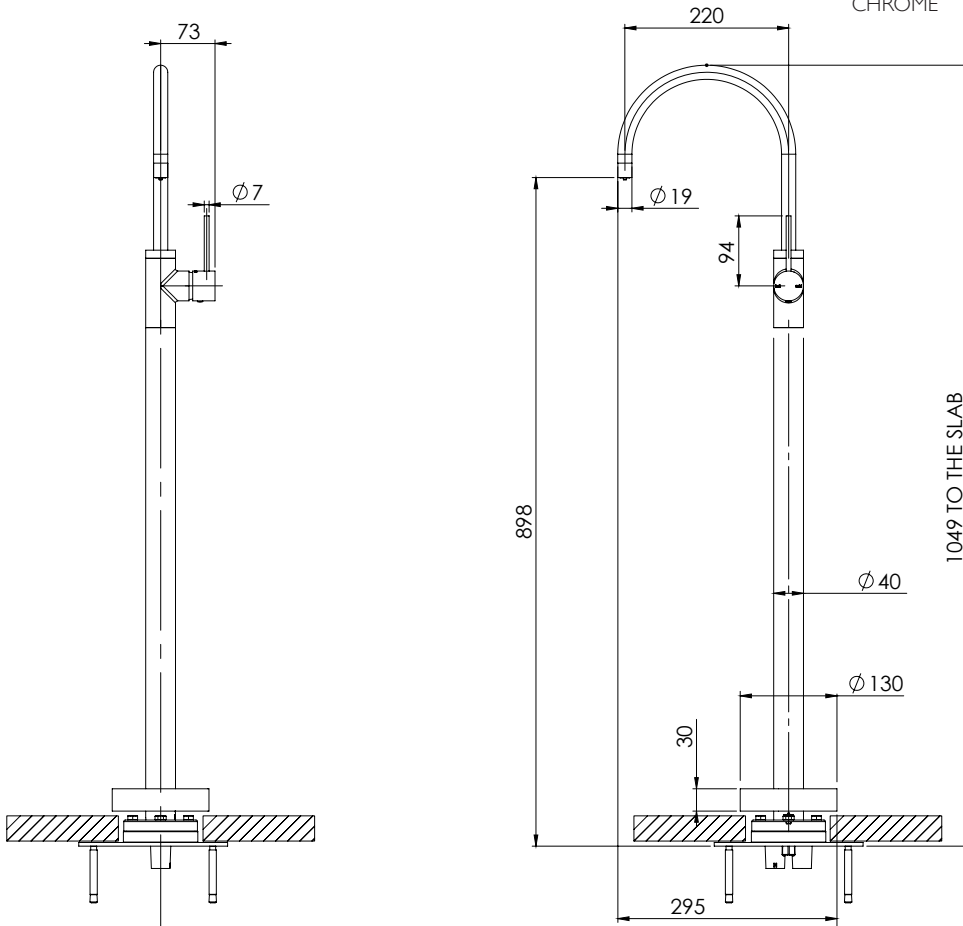

PHOENIX

SPECIFICATIONS

VIVID SLIMLINE

FLOOR MOUNTED BATH MIXER

PRODUCT CODE: VS745 MB
 FINISH: MATTE BLACK
 WELS: N/A

INFORMATION:

TEMPERATURE RATING: MIN 1° - MAX 75°
 PRESSURE RATING: MIN 150 kPa - MAX 500 kPa

AVAILABLE IN:

FOR MORE INFORMATION VISIT
www.phoenixtapware.com.au

PLEASE [CLICK HERE](#) TO VIEW FULL WARRANTY

While we aim to ensure the specifications shown are correct at time of printing, Phoenix Tapware reserves the right to make modifications without prior notice. Always use the physical product measurements for mark-ups and roughing-in as the line drawing shown may differ from the actual product over time. All measurements are shown in millimetres.