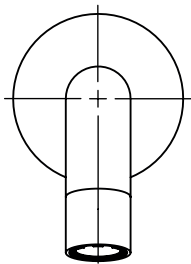

PHOENIX

SPECIFICATIONS

VIVID SLIMLINE

WALL BASIN OUTLET 180MM CURVED

PRODUCT CODE: VS774 BN
 FINISH: BRUSHED NICKEL
 WELS: 6 STAR - 4.0 LT/MIN

INFORMATION:

MATERIAL: BRASS
 TEMPERATURE RATING: MIN 1° - MAX 75°
 PRESSURE RATING: MIN 150 kPa - MAX 500 kPa

CONSUMER UNIT:

SIZE: L 230MM x W 90MM x H 90MM
 GROSS WEIGHT: 0.5 KG
 BARCODE EAN-13: 9 320594 009 670

FOR MORE INFORMATION VISIT
www.phoenixtapware.com.au

PLEASE [CLICK HERE TO VIEW FULL WARRANTY](#)

While we aim to ensure the specifications shown are correct at time of printing, Phoenix Tapware reserves the right to make modifications without prior notice. Always use the physical product measurements for mark-ups and roughing-in as the line drawing shown may differ from the actual product over time. All measurements are shown in millimetres.

www.phoenixtapware.com.au
 03 9780 4200

PHOENIX

SPECIFICATIONS

VIVID SLIMLINE

WALL BASIN OUTLET 180MM CURVED

PRODUCT CODE:

VS774 BN

FINISH:

BRUSHED NICKEL

WELS:

6 STAR - 4.0 LT/MIN

PARTS LIST

1. BACK PLATE/ ADAPATER
2. WALL SPOUT 180MM CURVED
3. GRUB SCREW M5X4MM
4. AERATOR
5. O-RING 12X2MM
6. O-RING 43X2.5MM

MAINTENANCE AND CARE:

- All surfaces should be cleaned with mild liquid detergent or soap and water.
- Do not use cream cleaners or citrus based cleaning products, as they are abrasive.
- Use of unsuitable cleaning agents may damage the surface. Any damage caused in this way will not be covered by warranty.