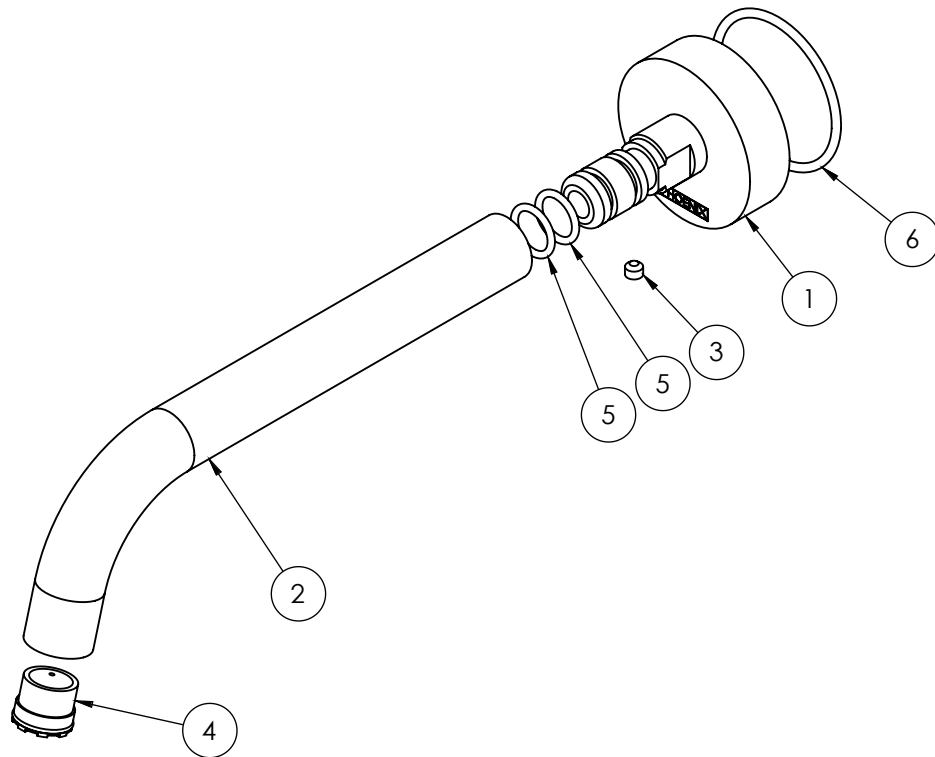

CONSUMER UNIT:

SIZE: L 230MM x W 90MM x H 90MM
 GROSS WEIGHT: 0.5 KG
 BARCODE EAN-13: 9 320594 009 670

FOR MORE INFORMATION VISIT
www.phoenixtapware.com.au

PLEASE [CLICK HERE TO VIEW FULL WARRANTY](#)

While we aim to ensure the specifications shown are correct at time of printing, Phoenix Tapware reserves the right to make modifications without prior notice. Always use the physical product measurements for mark-ups and roughing-in as the line drawing shown may differ from the actual product over time. All measurements are shown in millimetres.

www.phoenixtapware.com.au
 03 9780 4200

PHOENIX

SPECIFICATIONS

VIVID SLIMLINE

WALL BASIN OUTLET 180MM CURVED

PRODUCT CODE:

VS774 BN

FINISH:

BRUSHED NICKEL

WELS:

6 STAR - 4.0 LT/MIN

PARTS LIST

1. BACK PLATE/ ADAPATER
2. WALL SPOUT 180MM CURVED
3. GRUB SCREW M5X4MM
4. AERATOR
5. O-RING 12X2MM
6. O-RING 43X2.5MM

MAINTENANCE AND CARE:

- All surfaces should be cleaned with mild liquid detergent or soap and water.
- Do not use cream cleaners or citrus based cleaning products, as they are abrasive.
- Use of unsuitable cleaning agents may damage the surface. Any damage caused in this way will not be covered by warranty.

PACKAGING INCLUDES

- 1 x Wall basin outlet 180mm curved
- 1 x Aerator key
- 1 x Installation instructions
- 1 x Warranty card

PLEASE [CLICK HERE](#) TO VIEW FULL WARRANTY

While we aim to ensure the specifications shown are correct at time of printing, Phoenix Tapware reserves the right to make modifications without prior notice. Always use the physical product measurements for mark-ups and roughing-in as the line drawing shown may differ from the actual product over time. All measurements are shown in millimetres.