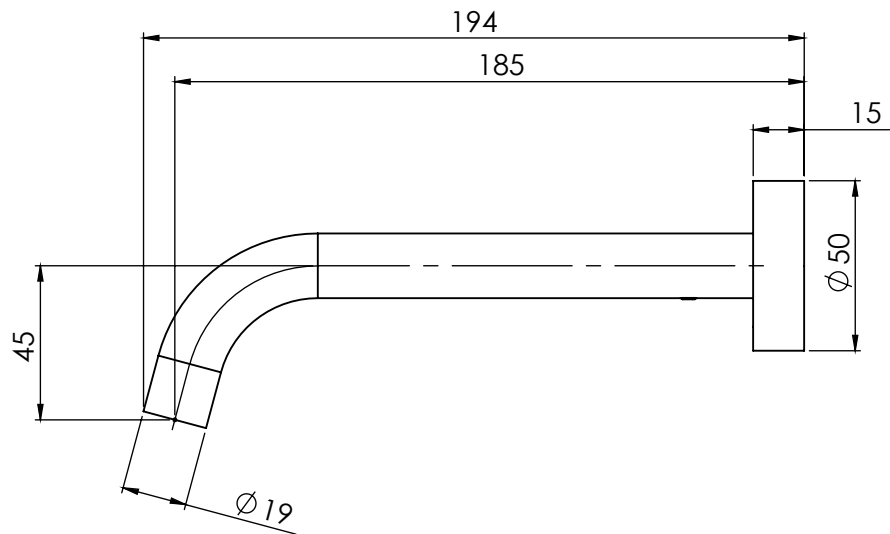

PHOENIX

SPECIFICATIONS

VIVID SLIMLINE

WALL BASIN OUTLET 180MM CURVED

PRODUCT CODE: VS774 BN
 FINISH: BRUSHED NICKEL
 WELS: 6 STAR - 4.0 LT/MIN

INFORMATION:

MATERIAL: BRASS
 TEMPERATURE RATING: MIN 1° - MAX 75°
 PRESSURE RATING: MIN 150 kPa - MAX 500 kPa

CONSUMER UNIT:

SIZE: L 230MM x W 90MM x H 90MM
 GROSS WEIGHT: 0.5 KG
 BARCODE EAN-13: 9 320594 009 670

FOR MORE INFORMATION VISIT
www.phoenixtapware.com.au

PLEASE [CLICK HERE TO VIEW FULL WARRANTY](#)

While we aim to ensure the specifications shown are correct at time of printing, Phoenix Tapware reserves the right to make modifications without prior notice. Always use the physical product measurements for mark-ups and roughing-in as the line drawing shown may differ from the actual product over time. All measurements are shown in millimetres.

www.phoenixtapware.com.au
 03 9780 4200

PHOENIX

SPECIFICATIONS

VIVID SLIMLINE

WALL BASIN OUTLET 180MM CURVED

PRODUCT CODE:

VS774 BN

FINISH:

PACKAGING INCLUDES

- 1 x Wall basin outlet 180mm curved
- 1 x Aerator key
- 1 x Installation instructions
- 1 x Warranty card

PLEASE [CLICK HERE](#) TO VIEW FULL WARRANTY

While we aim to ensure the specifications shown are correct at time of printing, Phoenix Tapware reserves the right to make modifications without prior notice. Always use the physical product measurements for mark-ups and roughing-in as the line drawing shown may differ from the actual product over time. All measurements are shown in millimetres.