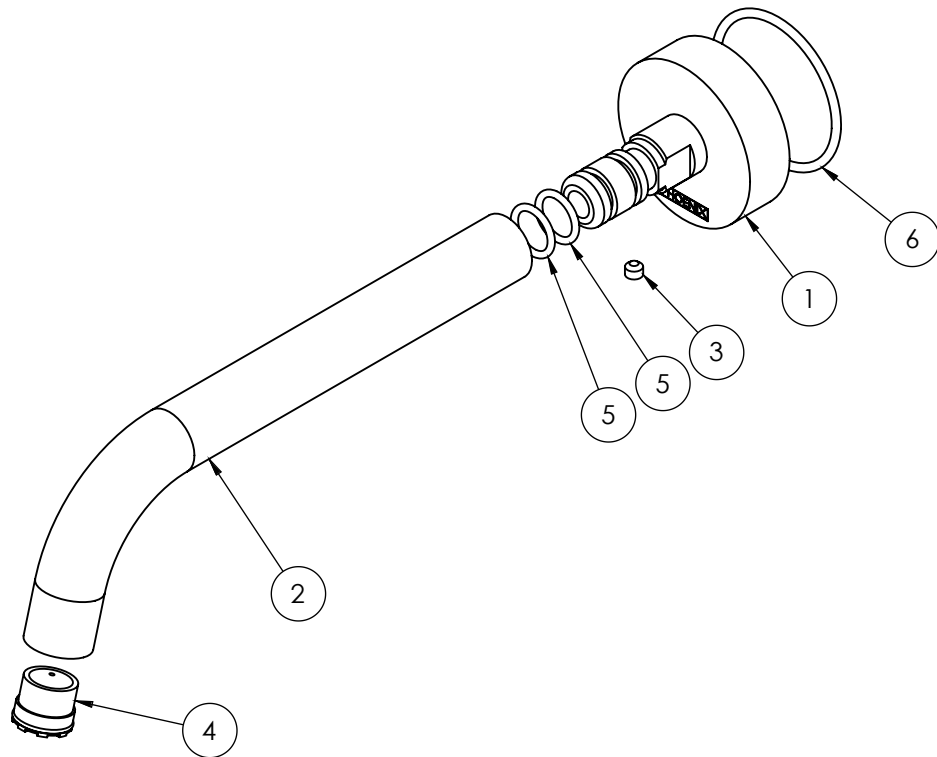

## VIVID SLIMLINE

#### PARTS LIST

1. BACK PLATE / ADAPTER
2. WALL SPOUT 180MM CURVED
3. GRUB SCREW M5X4MM
4. AERATOR MAX FLOW
5. O-RING 12X2MM
6. O-RING 43X2.5MM