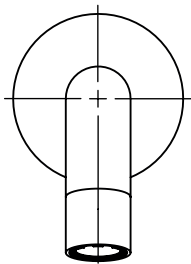

### WALL BATH OUTLET 180MM CURVED

PRODUCT CODE: VS776 MB  
 FINISH: MATTE BLACK  
 WELS: N/A

#### INFORMATION:

TEMPERATURE RATING: MIN 1° - MAX 75°  
 PRESSURE RATING: MIN 150 kPa - MAX 500 kPa

AVAILABLE IN:

FOR MORE INFORMATION VISIT  
[www.phoenixtapware.com.au](http://www.phoenixtapware.com.au)

PLEASE [CLICK HERE](#) TO VIEW FULL WARRANTY

While we aim to ensure the specifications shown are correct at time of printing, Phoenix Tapware reserves the right to make modifications without prior notice. Always use the physical product measurements for mark-ups and roughing-in as the line drawing shown may differ from the actual product over time. All measurements are shown in millimetres.