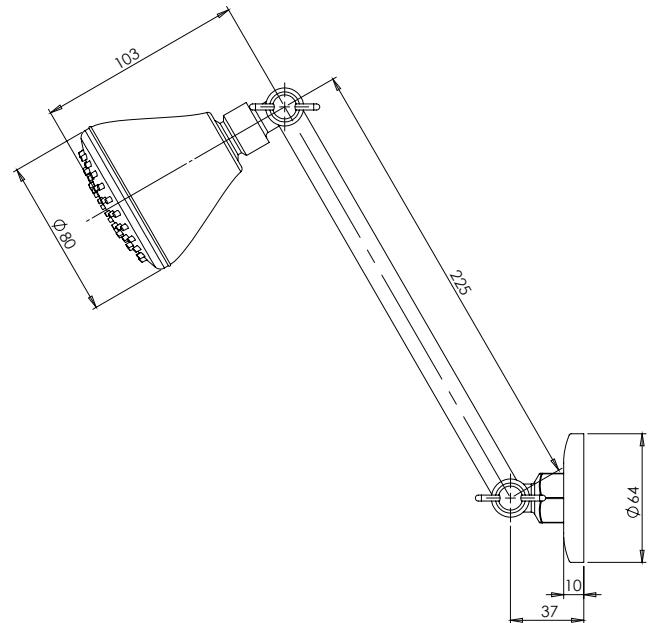

PHOENIX

SPECIFICATIONS

IVY

SHOWER ARM & ROSE

PRODUCT CODE:	YV5101-00
FINISH:	CHROME
WELS:	3 STAR - 8.0 LT/MIN

INFORMATION:

TEMPERATURE RATING:	MIN 1° - MAX 75°
PRESSURE RATING:	MIN 150 kPa - MAX 500 kPa

AVAILABLE IN:

PACKAGING INCLUDES

- 1 x Shower rose
- 1 x Shower arm
- 1 x Installation instructions
- 1 x Warranty card

PLEASE [CLICK HERE](#) TO VIEW FULL WARRANTY

While we aim to ensure the specifications shown are correct at time of printing, Phoenix Tapware reserves the right to make modifications without prior notice. Always use the physical product measurements for mark-ups and roughing-in as the line drawing shown may differ from the actual product over time. All measurements are shown in millimetres.