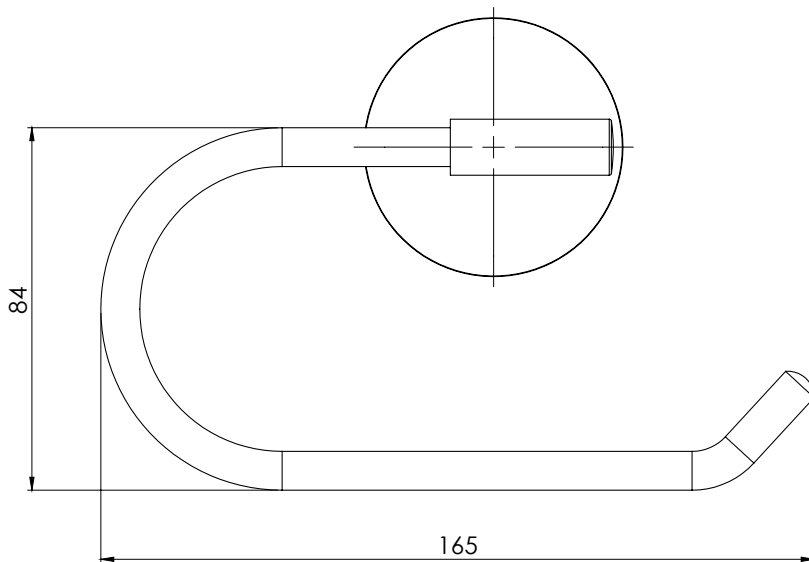

PACKAGING INCLUDES

- 1 x Toilet roll holder
- 1 x Installation kit
- 1 x Installation instructions
- 1 x Warranty card

AVAILABLE IN:

CHROME

FOR MORE INFORMATION VISIT
www.phoenixtapware.com.au

PLEASE [CLICK HERE](#) TO VIEW FULL WARRANTY

While we aim to ensure the specifications shown are correct at time of printing, Phoenix Tapware reserves the right to make modifications without prior notice. Always use the physical product measurements for mark-ups and roughing-in as the line drawing shown may differ from the actual product over time. All measurements are shown in millimetres.