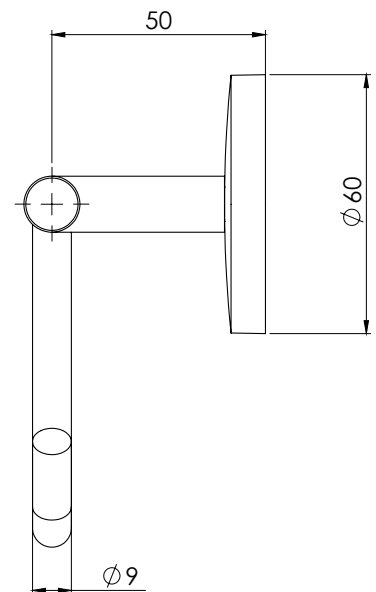

PACKAGING INCLUDES

- 1 x Toilet roll holder
- 1 x Installation kit
- 1 x Installation instructions
- 1 x Warranty card

AVAILABLE IN:

CHROME

FOR MORE INFORMATION VISIT
www.phoenixtapware.com.au

PLEASE [CLICK HERE](#) TO VIEW FULL WARRANTY

While we aim to ensure the specifications shown are correct at time of printing, Phoenix Tapware reserves the right to make modifications without prior notice. Always use the physical product measurements for mark-ups and roughing-in as the line drawing shown may differ from the actual product over time. All measurements are shown in millimetres.