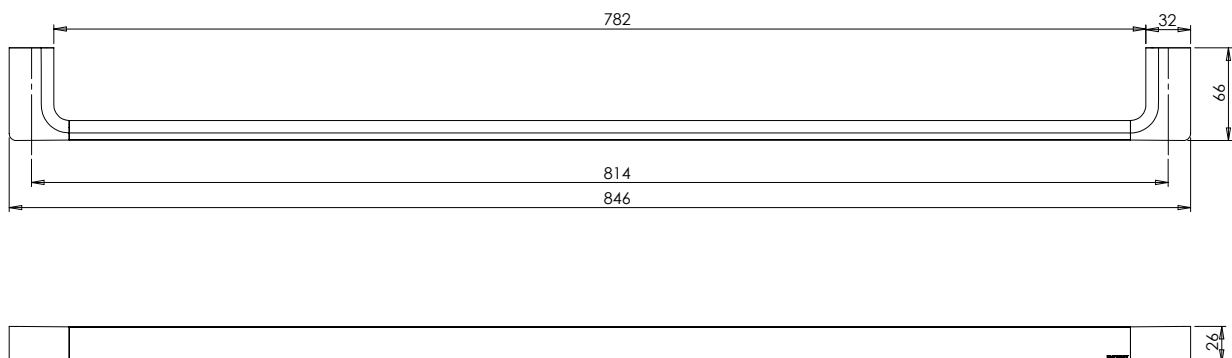

PHOENIX

SPECIFICATIONS

GLOSS

SINGLE TOWEL RAIL 800MM

PRODUCT CODE:	GS802-12
FINISH:	BRUSHED GOLD
WELS:	N/A

AVAILABLE IN:

MAINTENANCE AND CARE:

- All surfaces should be cleaned with mild liquid detergent or soap and water.
- Do not use cream cleaners or citrus based cleaning products, as they are abrasive.
- Use of unsuitable cleaning agents may damage the surface. Any damage caused in this way will not be covered by warranty.

FOR MORE INFORMATION VISIT
www.phoenixtapware.com.au

PACKAGING INCLUDES

- 1 x Single towel rail 800mm
- 1 x Allen key 3mm
- 4 x Phillips pan head screws M4x35
- 4 x Plastic wall plug 30mm
- 1 x Installation instructions
- 1 x Warranty card

PLEASE [CLICK HERE](#) TO VIEW FULL WARRANTY

While we aim to ensure the specifications shown are correct at time of printing, Phoenix Tapware reserves the right to make modifications without prior notice. Always use the physical product measurements for mark-ups and roughing-in as the line drawing shown may differ from the actual product over time. All measurements are shown in millimetres.