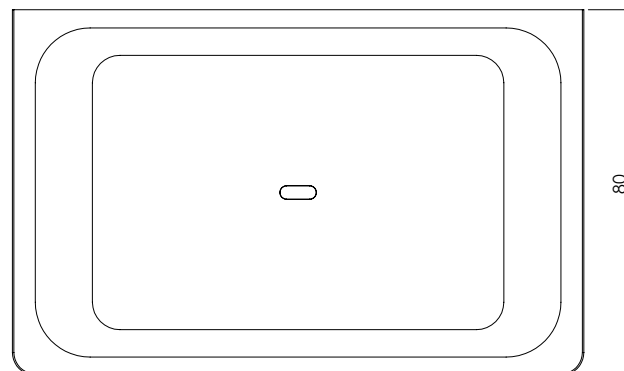

### PACKAGING INCLUDES

- 1 x Soap dish
- 1 x Allen key 3mm
- 2 x Phillips pan head screws M4x30
- 2 x Plastic wall plug 30mm
- 1 x Installation instructions
- 1 x Warranty card

AVAILABLE IN:

FOR MORE INFORMATION VISIT  
[www.phoenixtapware.com.au](http://www.phoenixtapware.com.au)