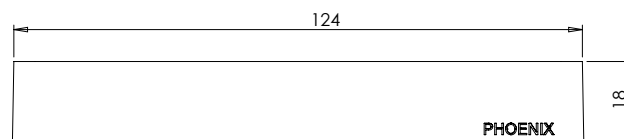

### PACKAGING INCLUDES

- 1 x Soap dish
- 1 x Allen key 3mm
- 2 x Phillips pan head screws M4x30
- 2 x Plastic wall plug 30mm
- 1 x Installation instructions
- 1 x Warranty card

AVAILABLE IN:

FOR MORE INFORMATION VISIT  
[www.phoenixtapware.com.au](http://www.phoenixtapware.com.au)