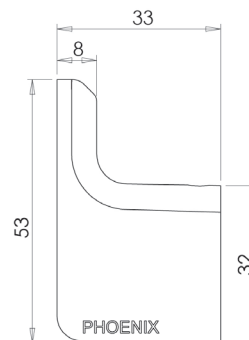

PHOENIX

SPECIFICATIONS

GLOSS

ROBE HOOK

PRODUCT CODE:	GS897-12
FINISH:	BRUSHED GOLD
WELS:	N/A

MAINTENANCE AND CARE:

- All surfaces should be cleaned with mild liquid detergent or soap and water.
- Do not use cream cleaners or citrus based cleaning products, as they are abrasive.
- Use of unsuitable cleaning agents may damage the surface. Any damage caused in this way will not be covered by warranty.

PACKAGING INCLUDES

- 1 x Robe hook
- 1 x Allen key 3mm
- 2 x Phillips pan head screws M4x35
- 2 x Plastic wall plug 30mm
- 1 x Installation instructions
- 1 x Warranty card

ALSO AVAILABLE IN:

FOR MORE INFORMATION VISIT
www.phoenixtapware.com.au

PLEASE [CLICK HERE](#) TO VIEW FULL WARRANTY

While we aim to ensure the specifications shown are correct at time of printing, Phoenix Tapware reserves the right to make modifications without prior notice. Always use the physical product measurements for mark-ups and roughing-in as the line drawing shown may differ from the actual product over time. All measurements are shown in millimetres.