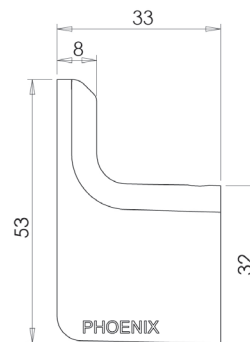

### PACKAGING INCLUDES

- 1 x Robe hook
- 1 x Allen key 3mm
- 2 x Phillips pan head screws M4x35
- 2 x Plastic wall plug 30mm
- 1 x Installation instructions
- 1 x Warranty card

ALSO AVAILABLE IN:

FOR MORE INFORMATION VISIT  
[www.phoenixtapware.com.au](http://www.phoenixtapware.com.au)

PLEASE [CLICK HERE](#) TO VIEW FULL WARRANTY

While we aim to ensure the specifications shown are correct at time of printing, Phoenix Tapware reserves the right to make modifications without prior notice. Always use the physical product measurements for mark-ups and roughing-in as the line drawing shown may differ from the actual product over time. All measurements are shown in millimetres.