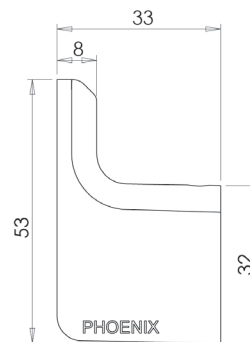

PHOENIX

SPECIFICATIONS

GLOSS

ROBE HOOK

PRODUCT CODE:	GS897 MB
FINISH:	MATTE BLACK
WELS:	N/A

MAINTENANCE AND CARE:

- All surfaces should be cleaned with mild liquid detergent or soap and water.
- Do not use cream cleaners or citrus based cleaning products, as they are abrasive.
- Use of unsuitable cleaning agents may damage the surface. Any damage caused in this way will not be covered by warranty.

PACKAGING INCLUDES

- 1 x Robe hook
- 1 x Allen key 3mm
- 2 x Phillips pan head screws M4x35
- 2 x Plastic wall plug 30mm
- 1 x Installation instructions
- 1 x Warranty card

ALSO AVAILABLE IN:

FOR MORE INFORMATION VISIT
www.phoenixtapware.com.au

PLEASE [CLICK HERE](#) TO VIEW FULL WARRANTY

While we aim to ensure the specifications shown are correct at time of printing, Phoenix Tapware reserves the right to make modifications without prior notice. Always use the physical product measurements for mark-ups and roughing-in as the line drawing shown may differ from the actual product over time. All measurements are shown in millimetres.