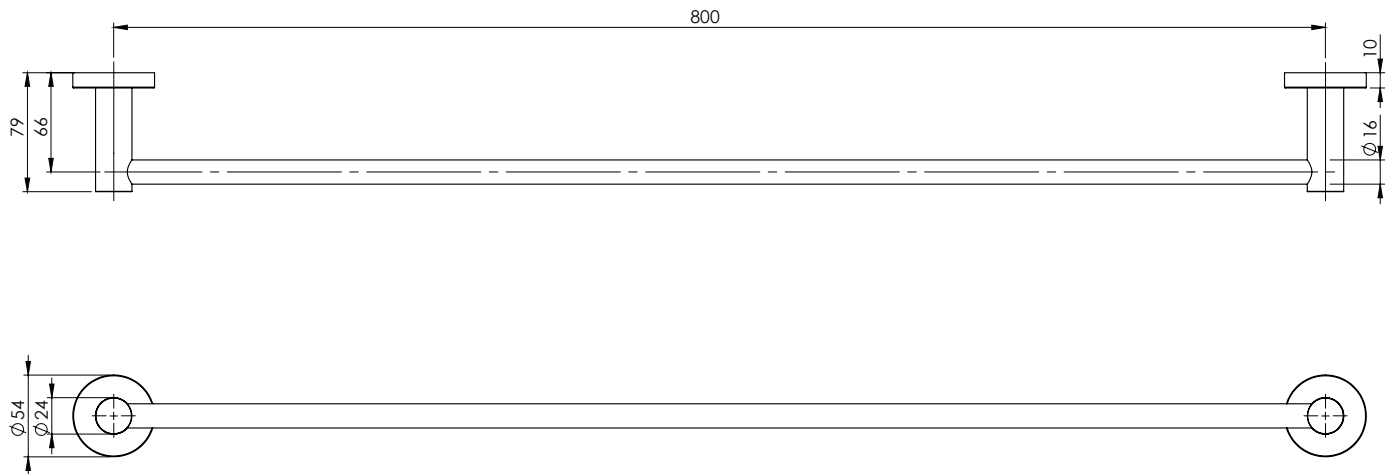

While we aim to ensure the specifications shown are correct at time of printing, Phoenix Tapware reserves the right to make modifications without prior notice. Always use the physical product measurements for mark-ups and roughing-in as the line drawing shown may differ from the actual product over time. All measurements are shown in millimetres.

V011118

www.phoenixtapware.com.au
03 9780 4200