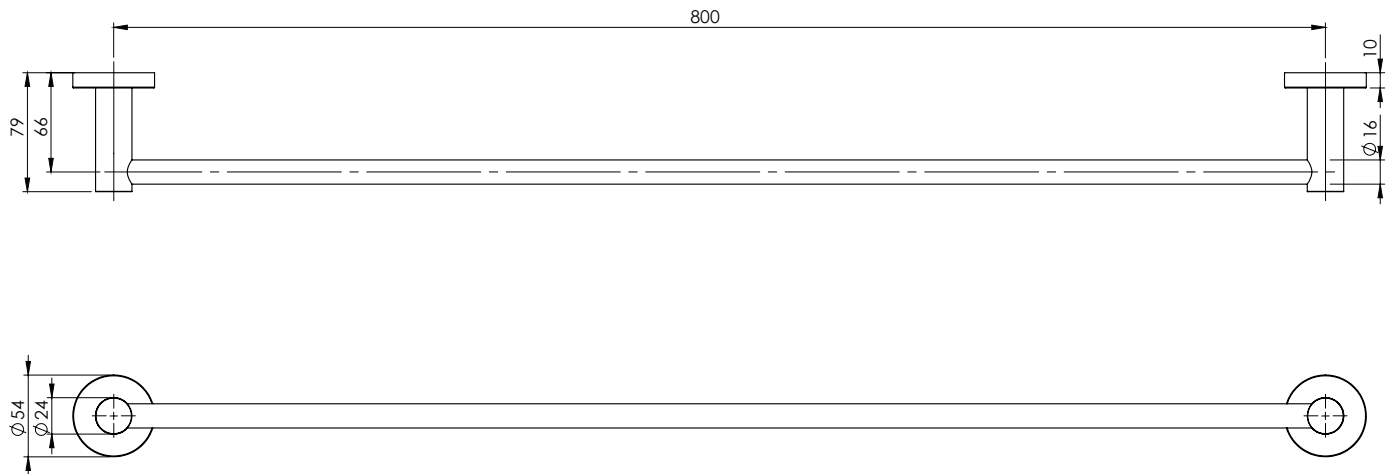

#### PACKAGING INCLUDES

- 1 x Single towel rail 800mm round plate
- 1 x Installation kit
- 1 x Installation instructions
- 1 x Warranty card

AVAILABLE IN:

FOR MORE INFORMATION VISIT  
[www.phoenixtapware.com.au](http://www.phoenixtapware.com.au)

While we aim to ensure the specifications shown are correct at time of printing, Phoenix Tapware reserves the right to make modifications without prior notice. Always use the physical product measurements for mark-ups and roughing-in as the line drawing shown may differ from the actual product over time. All measurements are shown in millimetres.