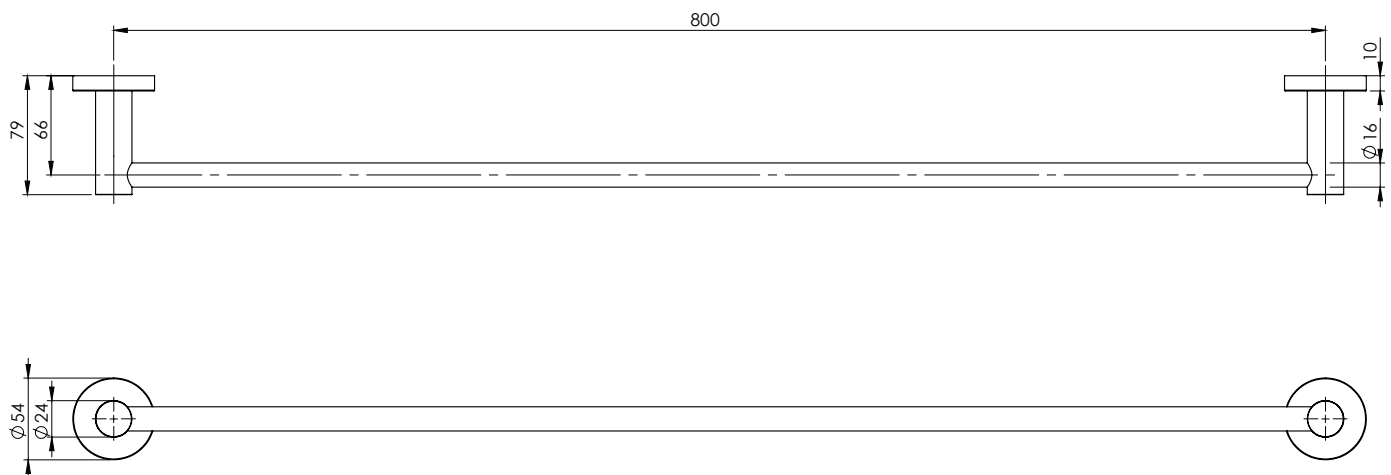

#### PACKAGING INCLUDES

- 1 x Single towel rail 800mm round plate
- 1 x Installation kit
- 1 x Installation instructions
- 1 x Warranty card

AVAILABLE IN:

FOR MORE INFORMATION VISIT  
[www.phoenixtapware.com.au](http://www.phoenixtapware.com.au)

PLEASE [CLICK HERE](#) TO VIEW FULL WARRANTY

While we aim to ensure the specifications shown are correct at time of printing, Phoenix Tapware reserves the right to make modifications without prior notice. Always use the physical product measurements for mark-ups and roughing-in as the line drawing shown may differ from the actual product over time. All measurements are shown in millimetres.