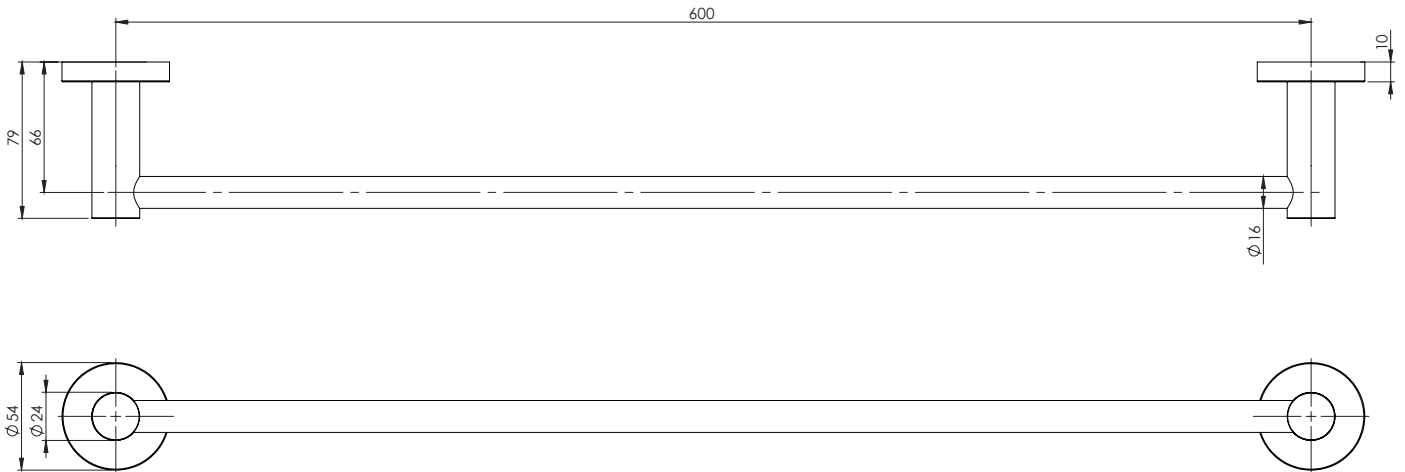

While we aim to ensure the specifications shown are correct at time of printing, Phoenix Tapware reserves the right to make modifications without prior notice. Always use the physical product measurements for mark-ups and roughing-in as the line drawing shown may differ from the actual product over time. All measurements are shown in millimetres.

V011118

www.phoenixtapware.com.au
03 9780 4200