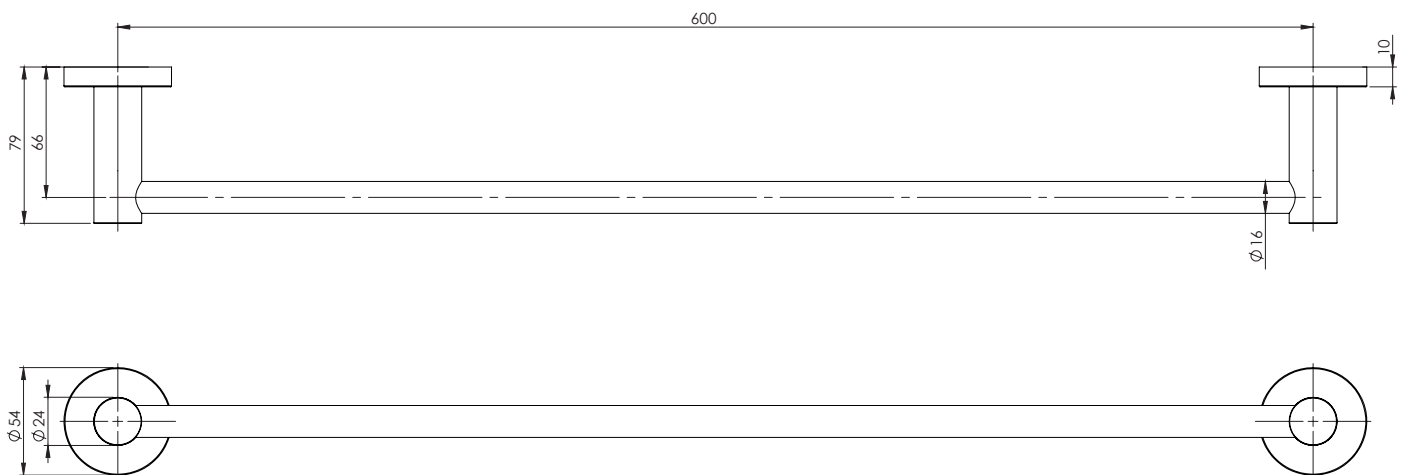

### PACKAGING INCLUDES

- 1 x Single towel rail 600mm round plate
- 1 x Installation kit
- 1 x Installation instructions
- 1 x Warranty card

AVAILABLE IN:

FOR MORE INFORMATION VISIT [www.phoenixtapware.com.au](http://www.phoenixtapware.com.au)

PLEASE [CLICK HERE](#) TO VIEW FULL WARRANTY

While we aim to ensure the specifications shown are correct at time of printing, Phoenix Tapware reserves the right to make modifications without prior notice. Always use the physical product measurements for mark-ups and roughing-in as the line drawing shown may differ from the actual product over time. All measurements are shown in millimetres.