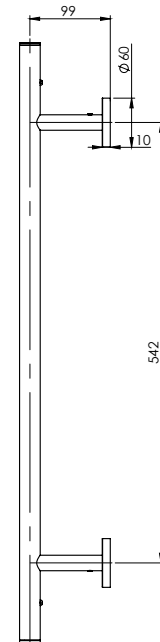

## TOWEL LADDER 550 X 740MM ROUND PLATE

PRODUCT CODE:	RA870 BN
FINISH:	BRUSHED NICKEL
WELS:	N/A

### PACKAGING INCLUDES

- 1 x Towel ladder 550 x740mm round plate
- 1 x Installation kit
- 1 x Installation instructions
- 1 x Warranty card

PLEASE [CLICK HERE](#) TO VIEW FULL WARRANTY

While we aim to ensure the specifications shown are correct at time of printing, Phoenix Tapware reserves the right to make modifications without prior notice. Always use the physical product measurements for mark-ups and roughing-in as the line drawing shown may differ from the actual product over time. All measurements are shown in millimetres.