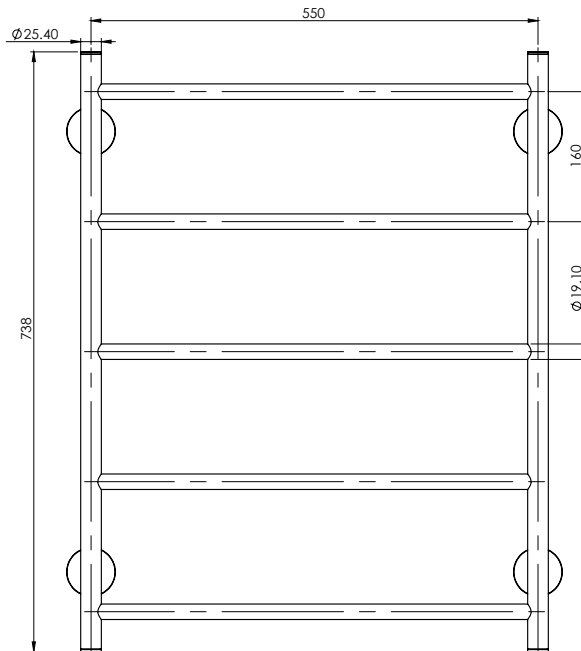

### PACKAGING INCLUDES

- 1 x Towel ladder 550 x740mm round plate
- 1 x Installation kit
- 1 x Installation instructions
- 1 x Warranty card

PLEASE [CLICK HERE](#) TO VIEW FULL WARRANTY

While we aim to ensure the specifications shown are correct at time of printing, Phoenix Tapware reserves the right to make modifications without prior notice. Always use the physical product measurements for mark-ups and roughing-in as the line drawing shown may differ from the actual product over time. All measurements are shown in millimetres.