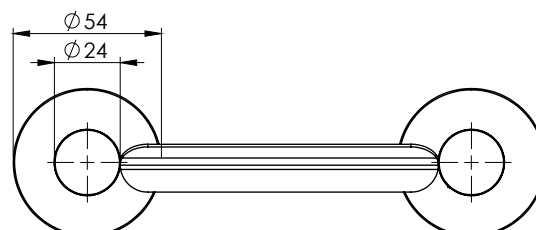

PHOENIX

SPECIFICATIONS

RADII

SOAP DISH ROUND PLATE

PRODUCT CODE: RA895 GM
 FINISH: GUN METAL
 WELS: N/A

MAINTENANCE AND CARE:

- All surfaces should be cleaned with mild liquid detergent or soap and water.
- Do not use cream cleaners or citrus based cleaning products, as they are abrasive.
- Use of unsuitable cleaning agents may damage the surface. Any damage caused in this way will not be covered by warranty.

PACKAGING INCLUDES

- 1 x Soap dish round plate
- 1 x Installation kit
- 1 x Installation instructions
- 1 x Warranty card

AVAILABLE IN:

FOR MORE INFORMATION VISIT www.phoenixtapware.com.au

PLEASE [CLICK HERE](#) TO VIEW FULL WARRANTY

While we aim to ensure the specifications shown are correct at time of printing, Phoenix Tapware reserves the right to make modifications without prior notice. Always use the physical product measurements for mark-ups and roughing-in as the line drawing shown may differ from the actual product over time. All measurements are shown in millimetres.