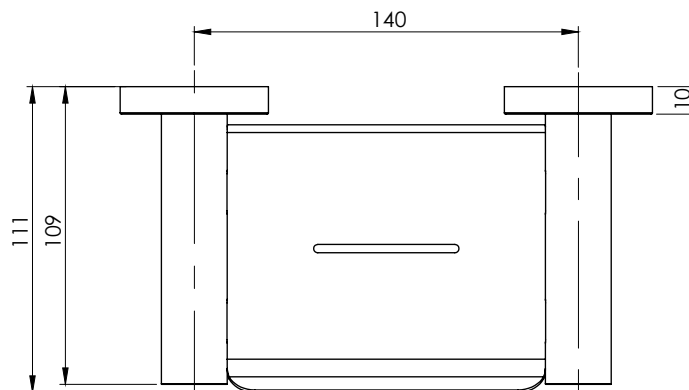

PACKAGING INCLUDES

- 1 x Soap dish round plate
- 1 x Installation kit
- 1 x Installation instructions
- 1 x Warranty card

AVAILABLE IN:

FOR MORE INFORMATION VISIT www.phoenixtapware.com.au

PLEASE [CLICK HERE](#) TO VIEW FULL WARRANTY

While we aim to ensure the specifications shown are correct at time of printing, Phoenix Tapware reserves the right to make modifications without prior notice. Always use the physical product measurements for mark-ups and roughing-in as the line drawing shown may differ from the actual product over time. All measurements are shown in millimetres.