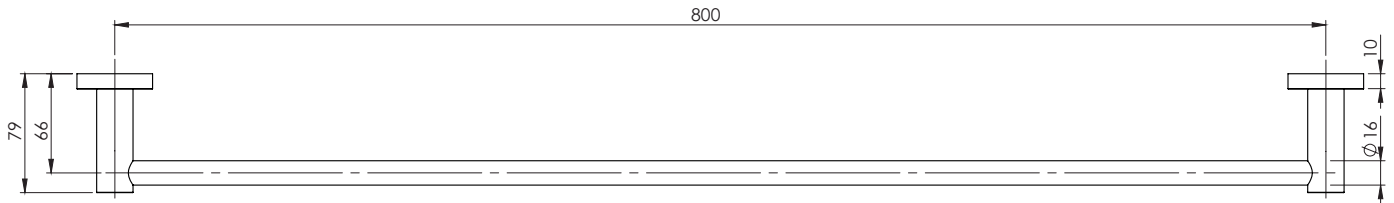

PHOENIX

RADII

SINGLE TOWEL RAIL 800MM SQUARE PLATE

PRODUCT CODE: RS803 BN
 FINISH: BRUSHED NICKEL
 WELS: N/A

MAINTENANCE AND CARE:

- All surfaces should be cleaned with mild liquid detergent or soap and water.
- Do not use cream cleaners or citrus based cleaning products, as they are abrasive.
- Use of unsuitable cleaning agents may damage the surface. Any damage caused in this way will not be covered by warranty.

PACKAGING INCLUDES

- 1 x Single towel rail 800mm square plate
- 1 x Installation kit
- 1 x Installation instructions
- 1 x Warranty card

AVAILABLE IN:

FOR MORE INFORMATION VISIT
www.phoenixtapware.com.au

While we aim to ensure the specifications shown are correct at time of printing, Phoenix Tapware reserves the right to make modifications without prior notice. Always use the physical product measurements for mark-ups and roughing-in as the line drawing shown may differ from the actual product over time. All measurements are shown in millimetres.