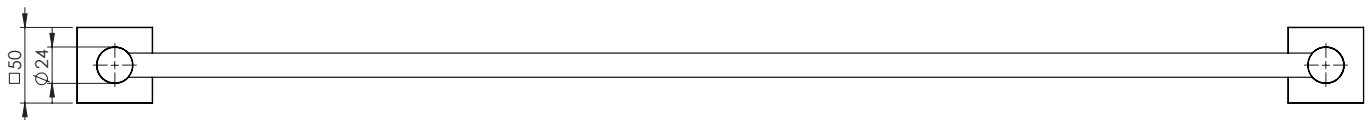

PHOENIX

RADII

SINGLE TOWEL RAIL 800MM SQUARE PLATE

PRODUCT CODE: RS803 BN
 FINISH: BRUSHED NICKEL
 WELS: N/A

MAINTENANCE AND CARE:

- All surfaces should be cleaned with mild liquid detergent or soap and water.
- Do not use cream cleaners or citrus based cleaning products, as they are abrasive.
- Use of unsuitable cleaning agents may damage the surface. Any damage caused in this way will not be covered by warranty.

PACKAGING INCLUDES

- 1 x Single towel rail 800mm square plate
- 1 x Installation kit
- 1 x Installation instructions
- 1 x Warranty card

AVAILABLE IN:

FOR MORE INFORMATION VISIT
www.phoenixtapware.com.au

While we aim to ensure the specifications shown are correct at time of printing, Phoenix Tapware reserves the right to make modifications without prior notice. Always use the physical product measurements for mark-ups and roughing-in as the line drawing shown may differ from the actual product over time. All measurements are shown in millimetres.