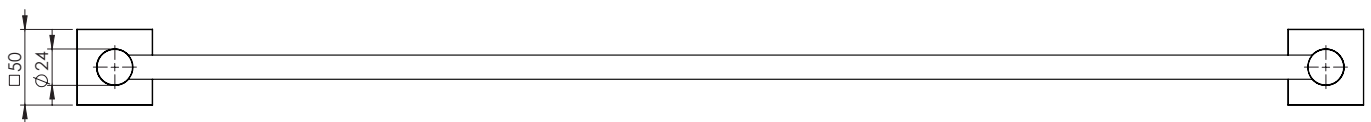

### PACKAGING INCLUDES

- 1 x Single towel rail 800mm square plate
- 1 x Installation kit
- 1 x Installation instructions
- 1 x Warranty card

AVAILABLE IN:

FOR MORE INFORMATION VISIT  
[www.phoenixtapware.com.au](http://www.phoenixtapware.com.au)