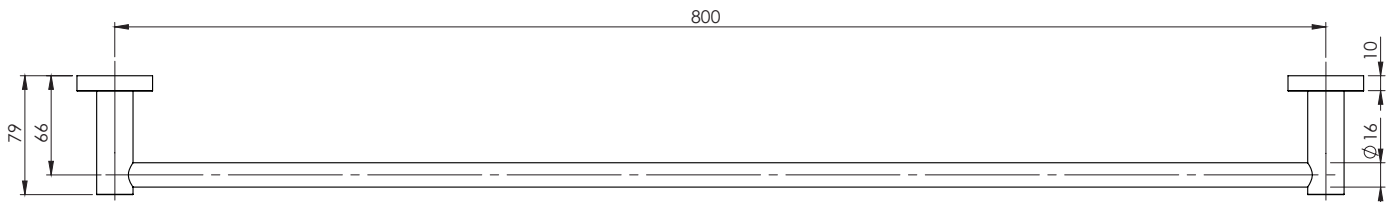

### PACKAGING INCLUDES

- 1 x Single towel rail 800mm square plate
- 1 x Installation kit
- 1 x Installation instructions
- 1 x Warranty card

AVAILABLE IN:

FOR MORE INFORMATION VISIT  
[www.phoenixtapware.com.au](http://www.phoenixtapware.com.au)

PLEASE [CLICK HERE](#) TO VIEW FULL WARRANTY

While we aim to ensure the specifications shown are correct at time of printing, Phoenix Tapware reserves the right to make modifications without prior notice. Always use the physical product measurements for mark-ups and roughing-in as the line drawing shown may differ from the actual product over time. All measurements are shown in millimetres.