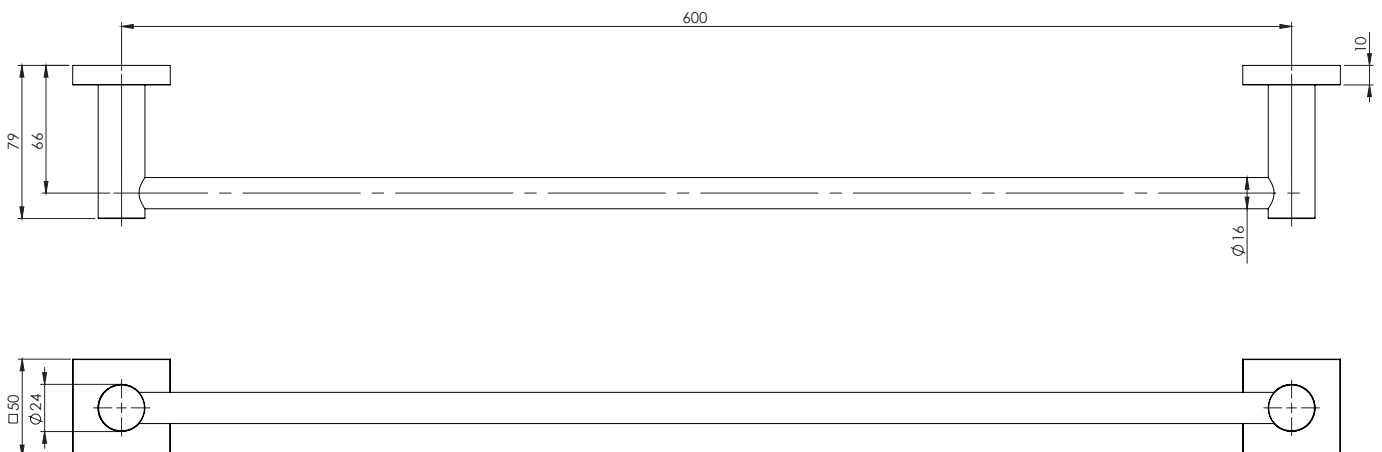

PHOENIX

SPECIFICATIONS

RADII

SINGLE TOWEL RAIL 600MM SQUARE PLATE

PRODUCT CODE: RS804 MB
 FINISH: MATTE BLACK
 WELS: N/A

MAINTENANCE AND CARE:

- All surfaces should be cleaned with mild liquid detergent or soap and water.
- Do not use cream cleaners or citrus based cleaning products, as they are abrasive.
- Use of unsuitable cleaning agents may damage the surface. Any damage caused in this way will not be covered by warranty.

PACKAGING INCLUDES

- 1 x Single towel rail 600mm square plate
- 1 x Installation kit
- 1 x Installation instructions
- 1 x Warranty card

AVAILABLE IN:

FOR MORE INFORMATION VISIT
www.phoenixtapware.com.au

PLEASE [CLICK HERE](#) TO VIEW FULL WARRANTY

While we aim to ensure the specifications shown are correct at time of printing, Phoenix Tapware reserves the right to make modifications without prior notice. Always use the physical product measurements for mark-ups and roughing-in as the line drawing shown may differ from the actual product over time. All measurements are shown in millimetres.