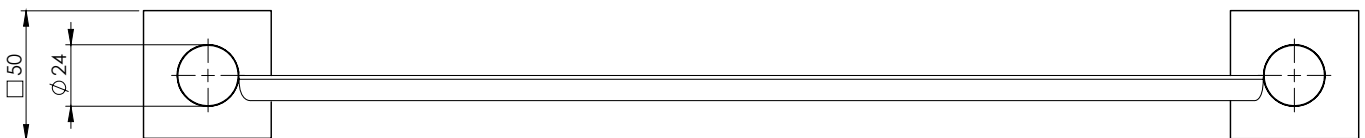

PHOENIX

SPECIFICATIONS

RADII

METAL SHELF SQUARE PLATE

PRODUCT CODE: RS886 MB
 FINISH: MATTE BLACK
 WELS: N/A

MAINTENANCE AND CARE:

- All surfaces should be cleaned with mild liquid detergent or soap and water.
- Do not use cream cleaners or citrus based cleaning products, as they are abrasive.
- Use of unsuitable cleaning agents may damage the surface. Any damage caused in this way will not be covered by warranty.

PACKAGING INCLUDES

- 1 x Metal shelf square plate
- 1 x Installation kit
- 1 x Installation instructions
- 1 x Warranty card

AVAILABLE IN:

FOR MORE INFORMATION VISIT
www.phoenixtapware.com.au

PLEASE [CLICK HERE](#) TO VIEW FULL WARRANTY

While we aim to ensure the specifications shown are correct at time of printing, Phoenix Tapware reserves the right to make modifications without prior notice. Always use the physical product measurements for mark-ups and roughing-in as the line drawing shown may differ from the actual product over time. All measurements are shown in millimetres.