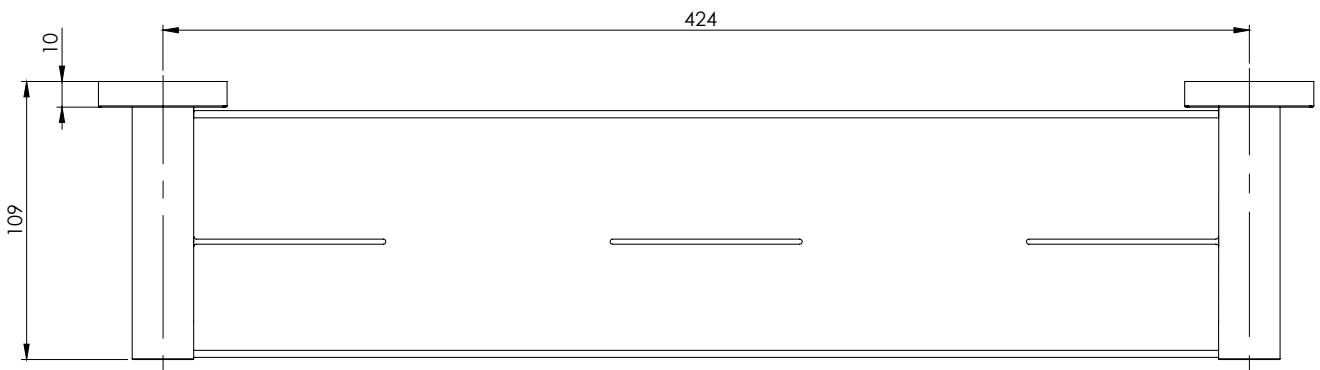

PHOENIX

SPECIFICATIONS

RADII

METAL SHELF SQUARE PLATE

PRODUCT CODE: RS886 MB
 FINISH: MATTE BLACK
 WELS: N/A

MAINTENANCE AND CARE:

- All surfaces should be cleaned with mild liquid detergent or soap and water.
- Do not use cream cleaners or citrus based cleaning products, as they are abrasive.
- Use of unsuitable cleaning agents may damage the surface. Any damage caused in this way will not be covered by warranty.

PACKAGING INCLUDES

- 1 x Metal shelf square plate
- 1 x Installation kit
- 1 x Installation instructions
- 1 x Warranty card

AVAILABLE IN:

FOR MORE INFORMATION VISIT
www.phoenixtapware.com.au

PLEASE [CLICK HERE](#) TO VIEW FULL WARRANTY

While we aim to ensure the specifications shown are correct at time of printing, Phoenix Tapware reserves the right to make modifications without prior notice. Always use the physical product measurements for mark-ups and roughing-in as the line drawing shown may differ from the actual product over time. All measurements are shown in millimetres.