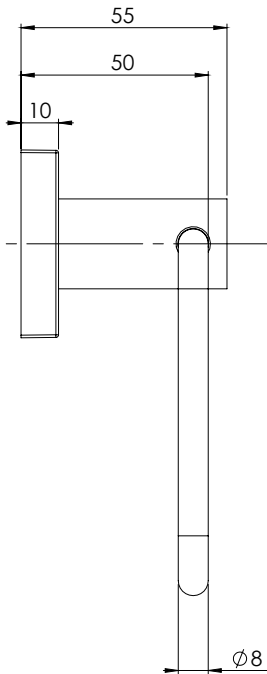

PHOENIX

SPECIFICATIONS

RADII

HAND TOWEL HOLDER SQUARE PLATE

PRODUCT CODE: RS893 MB
 FINISH: MATTE BLACK
 WELS: N/A

MAINTENANCE AND CARE:

- All surfaces should be cleaned with mild liquid detergent or soap and water.
- Do not use cream cleaners or citrus based cleaning products, as they are abrasive.
- Use of unsuitable cleaning agents may damage the surface. Any damage caused in this way will not be covered by warranty.

PACKAGING INCLUDES

- 1 x Hand towel holder square plate
- 1 x Installation kit
- 1 x Installation instructions
- 1 x Warranty card

AVAILABLE IN:

FOR MORE INFORMATION VISIT
www.phoenixtapware.com.au

PLEASE [CLICK HERE](#) TO VIEW FULL WARRANTY

While we aim to ensure the specifications shown are correct at time of printing, Phoenix Tapware reserves the right to make modifications without prior notice. Always use the physical product measurements for mark-ups and roughing-in as the line drawing shown may differ from the actual product over time. All measurements are shown in millimetres.