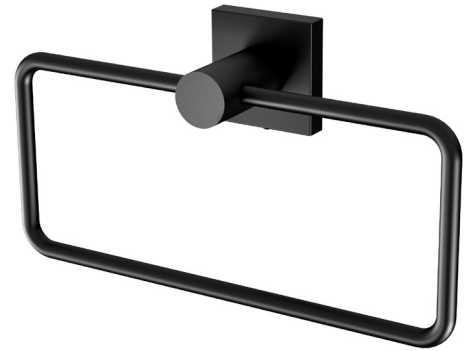

PHOENIX

SPECIFICATIONS

RADII

HAND TOWEL HOLDER SQUARE PLATE

PRODUCT CODE: RS893 MB
 FINISH: MATTE BLACK
 WELS: N/A

MAINTENANCE AND CARE:

- All surfaces should be cleaned with mild liquid detergent or soap and water.
- Do not use cream cleaners or citrus based cleaning products, as they are abrasive.
- Use of unsuitable cleaning agents may damage the surface. Any damage caused in this way will not be covered by warranty.

PACKAGING INCLUDES

- 1 x Hand towel holder square plate
- 1 x Installation kit
- 1 x Installation instructions
- 1 x Warranty card

AVAILABLE IN:

FOR MORE INFORMATION VISIT
www.phoenixtapware.com.au

PLEASE [CLICK HERE](#) TO VIEW FULL WARRANTY