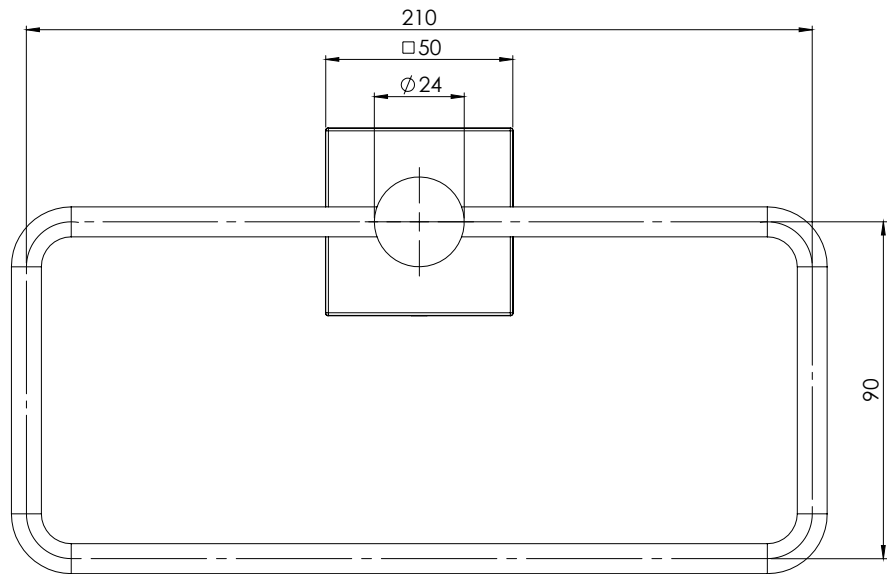

PHOENIX

SPECIFICATIONS

RADII

HAND TOWEL HOLDER SQUARE PLATE

PRODUCT CODE: RS893 MB
 FINISH: MATTE BLACK
 WELS: N/A

MAINTENANCE AND CARE:

- All surfaces should be cleaned with mild liquid detergent or soap and water.
- Do not use cream cleaners or citrus based cleaning products, as they are abrasive.
- Use of unsuitable cleaning agents may damage the surface. Any damage caused in this way will not be covered by warranty.

PACKAGING INCLUDES

- 1 x Hand towel holder square plate
- 1 x Installation kit
- 1 x Installation instructions
- 1 x Warranty card

AVAILABLE IN:

FOR MORE INFORMATION VISIT
www.phoenixtapware.com.au

PLEASE [CLICK HERE](#) TO VIEW FULL WARRANTY

While we aim to ensure the specifications shown are correct at time of printing, Phoenix Tapware reserves the right to make modifications without prior notice. Always use the physical product measurements for mark-ups and roughing-in as the line drawing shown may differ from the actual product over time. All measurements are shown in millimetres.