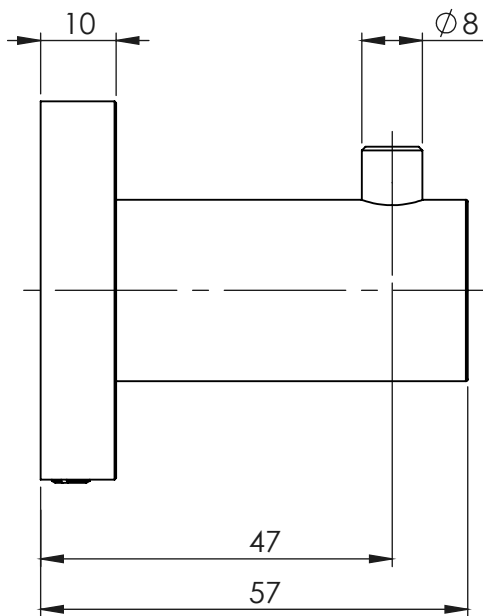

#### PACKAGING INCLUDES

- 1 x Robe hook square plate
- 1 x Installation kit
- 1 x Installation instructions
- 1 x Warranty card

AVAILABLE IN:

FOR MORE INFORMATION VISIT  
[www.phoenixtapware.com.au](http://www.phoenixtapware.com.au)

PLEASE [CLICK HERE TO VIEW FULL WARRANTY](#)

While we aim to ensure the specifications shown are correct at time of printing, Phoenix Tapware reserves the right to make modifications without prior notice. Always use the physical product measurements for mark-ups and roughing-in as the line drawing shown may differ from the actual product over time. All measurements are shown in millimetres.