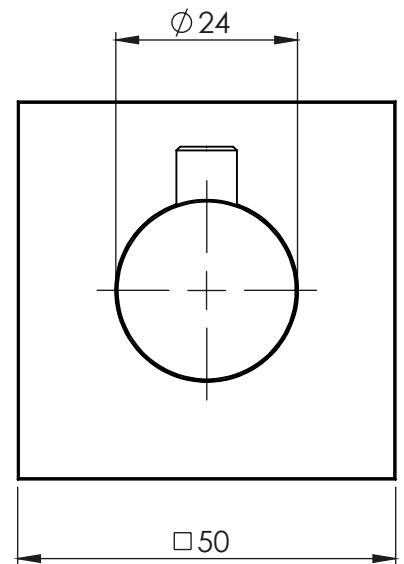

#### PACKAGING INCLUDES

- 1 x Robe hook square plate
- 1 x Installation kit
- 1 x Installation instructions
- 1 x Warranty card

AVAILABLE IN:

FOR MORE INFORMATION VISIT  
[www.phoenixtapware.com.au](http://www.phoenixtapware.com.au)

PLEASE [CLICK HERE TO VIEW FULL WARRANTY](#)

While we aim to ensure the specifications shown are correct at time of printing, Phoenix Tapware reserves the right to make modifications without prior notice. Always use the physical product measurements for mark-ups and roughing-in as the line drawing shown may differ from the actual product over time. All measurements are shown in millimetres.