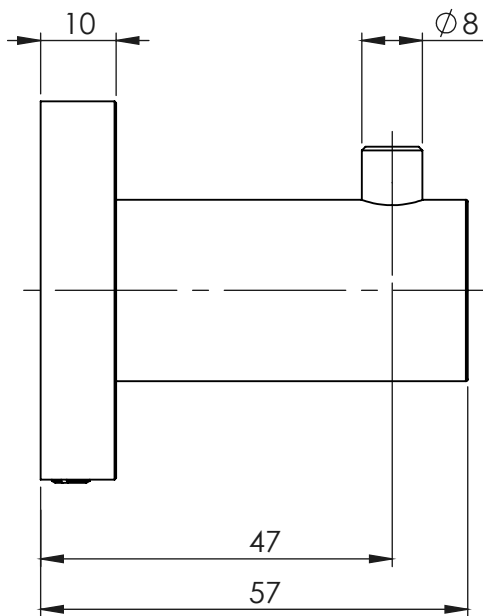

#### PACKAGING INCLUDES

- 1 x Robe hook square plate
- 1 x Installation kit
- 1 x Installation instructions
- 1 x Warranty card

AVAILABLE IN:

FOR MORE INFORMATION VISIT  
[www.phoenixtapware.com.au](http://www.phoenixtapware.com.au)

PLEASE [CLICK HERE](#) TO VIEW FULL WARRANTY

While we aim to ensure the specifications shown are correct at time of printing, Phoenix Tapware reserves the right to make modifications without prior notice. Always use the physical product measurements for mark-ups and roughing-in as the line drawing shown may differ from the actual product over time. All measurements are shown in millimetres.