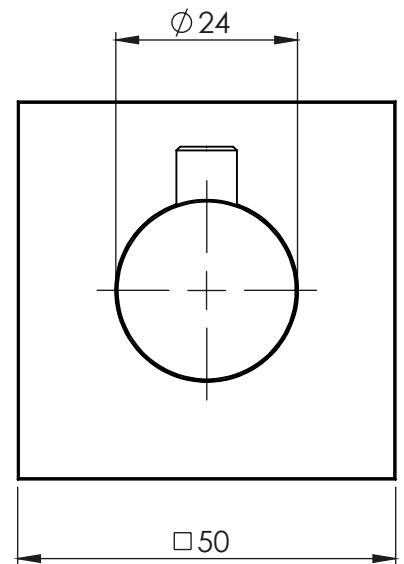

#### PACKAGING INCLUDES

- 1 x Robe hook square plate
- 1 x Installation kit
- 1 x Installation instructions
- 1 x Warranty card

AVAILABLE IN:

FOR MORE INFORMATION VISIT  
[www.phoenixtapware.com.au](http://www.phoenixtapware.com.au)

PLEASE [CLICK HERE](#) TO VIEW FULL WARRANTY

While we aim to ensure the specifications shown are correct at time of printing, Phoenix Tapware reserves the right to make modifications without prior notice. Always use the physical product measurements for mark-ups and roughing-in as the line drawing shown may differ from the actual product over time. All measurements are shown in millimetres.