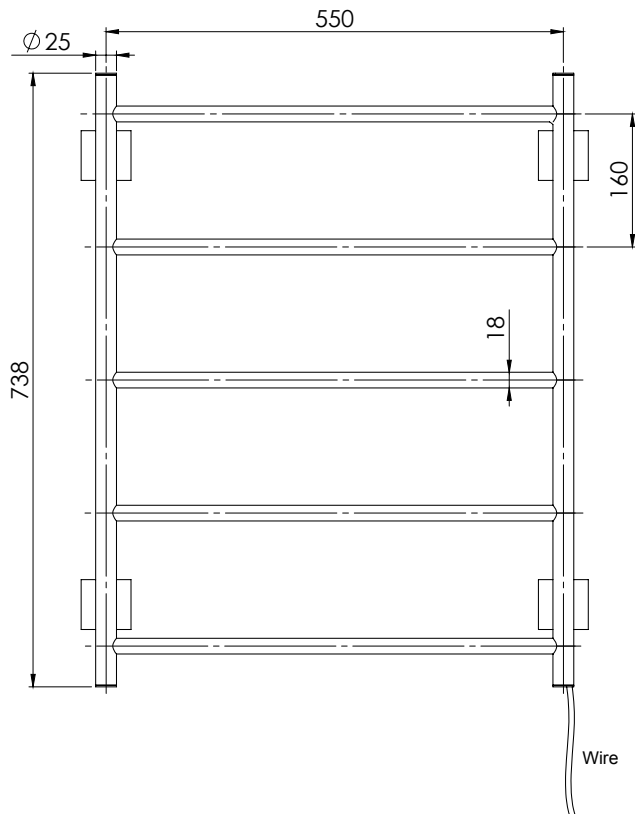

### PACKAGING INCLUDES

- 1 x Towel ladder 550 x 740mm square plate
- 1 x Installation kit
- 1 x Installation instructions
- 1 x Warranty card

AVAILABLE IN:

FOR MORE INFORMATION VISIT  
[www.phoenixtapware.com.au](http://www.phoenixtapware.com.au)

Electricity Input: 240V, 50Hz  
 Power Rating: 62W  
 IP Rating: IPX5  
 Connection position: Bottom right  
 Connection type: Plug-in or Hardwire

PLEASE [CLICK HERE](#) TO VIEW FULL WARRANTY

While we aim to ensure the specifications shown are correct at time of printing, Phoenix Tapware reserves the right to make modifications without prior notice. Always use the physical product measurements for mark-ups and roughing-in as the line drawing shown may differ from the actual product over time. All measurements are shown in millimetres.