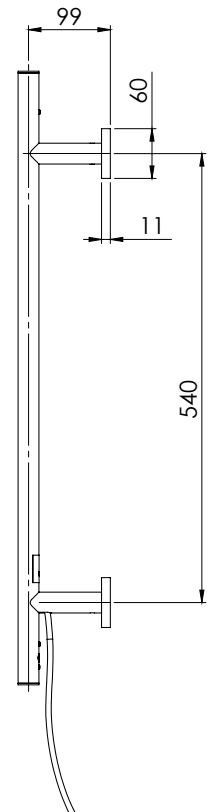

## HEATED TOWEL LADDER 550 X 740MM SQUARE PLATE

PRODUCT CODE: RS8750 CHR  
 FINISH: CHROME  
 WELS: N/A

### PACKAGING INCLUDES

- 1 x Towel ladder 550 x 740mm square plate
- 1 x Installation kit
- 1 x Installation instructions
- 1 x Warranty card

AVAILABLE IN:

FOR MORE INFORMATION VISIT  
[www.phoenixtapware.com.au](http://www.phoenixtapware.com.au)

Electricity Input: 240V, 50Hz  
 Power Rating: 62W  
 IP Rating: IPX5  
 Connection position: Bottom right  
 Connection type: Plug-in or Hardwire

PLEASE [CLICK HERE](#) TO VIEW FULL WARRANTY

While we aim to ensure the specifications shown are correct at time of printing, Phoenix Tapware reserves the right to make modifications without prior notice. Always use the physical product measurements for mark-ups and roughing-in as the line drawing shown may differ from the actual product over time. All measurements are shown in millimetres.