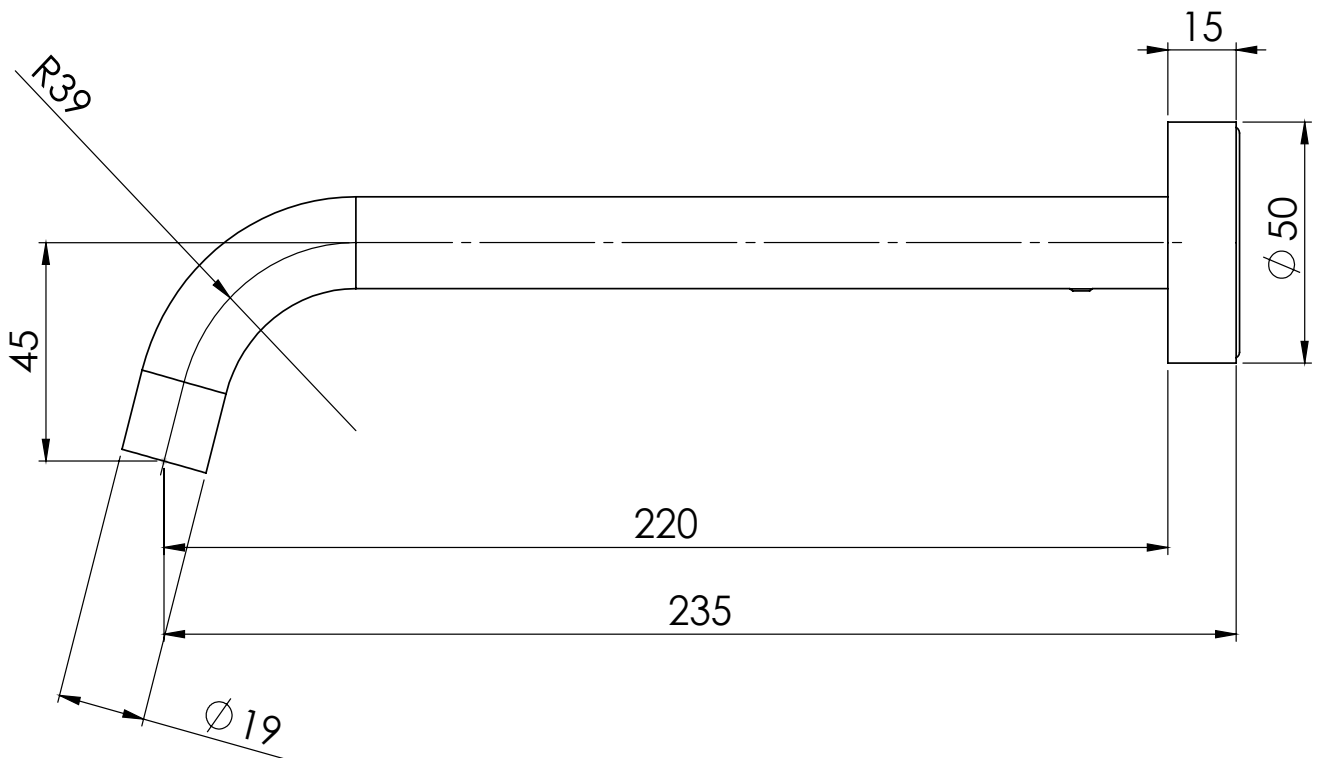

PHOENIX

SPECIFICATIONS

VIVID SLIMLINE

WALL BATH OUTLET 230 CURVED

PRODUCT CODE: VS7640-40
 FINISH: BRUSHED NICKEL
 WELS: N/A

INFORMATION:

TEMPERATURE RATING: MIN 1° - MAX 75°
 PRESSURE RATING: MIN 150 kPa - MAX 500 kPa

AVAILABLE IN:

FOR MORE INFORMATION VISIT
www.phoenixtapware.com.au

PLEASE [CLICK HERE](#) TO VIEW FULL WARRANTY

While we aim to ensure the specifications shown are correct at time of printing, Phoenix Tapware reserves the right to make modifications without prior notice. Always use the physical product measurements for mark-ups and roughing-in as the line drawing shown may differ from the actual product over time. All measurements are shown in millimetres. Some colours may vary across product types due to differing construction materials. Printed images are a representation only and the colour or finish may vary from the actual product.

www.phoenixtapware.com.au
 03 9780 4200

PHOENIX

SPECIFICATIONS

VIVID SLIMLINE

WALL BATH OUTLET 230 CURVED

PRODUCT CODE:

VS7640-40

FINISH:

PACKAGING INCLUDES

- 1 x Wall bath outlet 230mm curved
- 1 x Aerator key
- 1 x Installation instructions
- 1 x Warranty card

PLEASE [CLICK HERE](#) TO VIEW FULL WARRANTY

While we aim to ensure the specifications shown are correct at time of printing, Phoenix Tapware reserves the right to make modifications without prior notice. Always use the physical product measurements for mark-ups and roughing-in as the line drawing shown may differ from the actual product over time. All measurements are shown in millimetres. Some colours may vary across product types due to differing construction materials. Printed images are a representation only and the colour or finish may vary from the actual product.