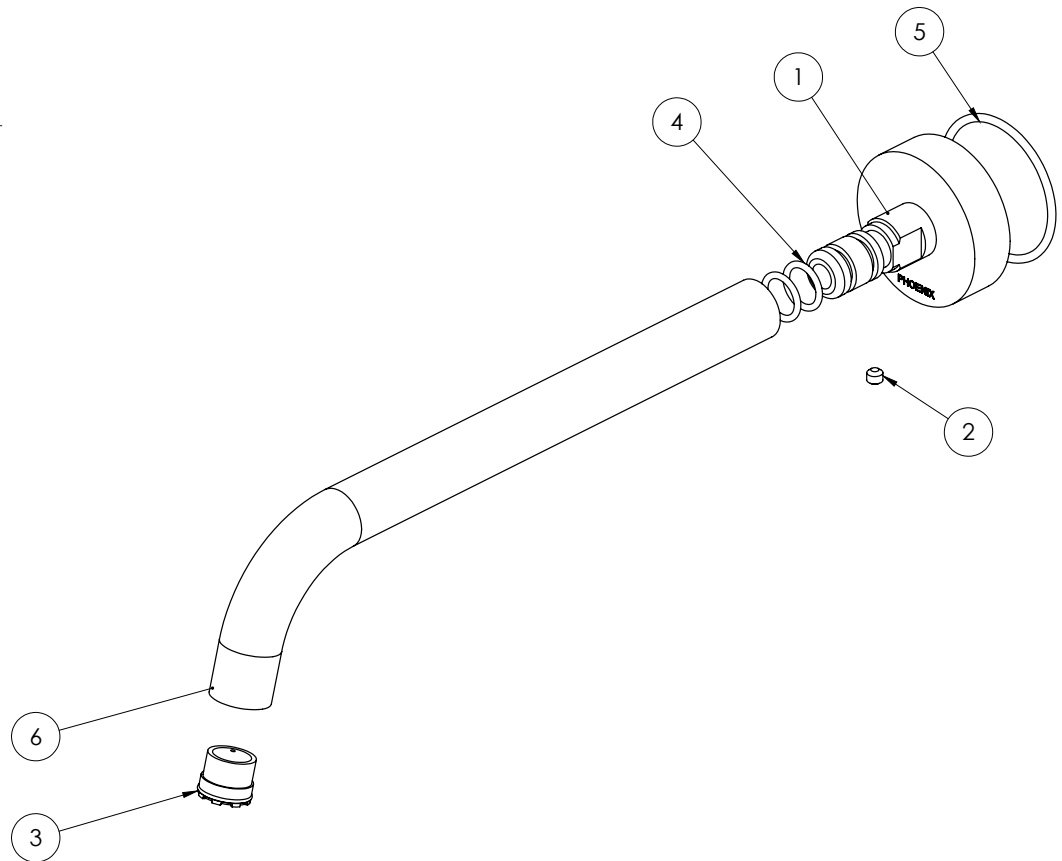

www.phoenixtapware.com.au
 03 9780 4200

PHOENIX

SPECIFICATIONS

VIVID SLIMLINE

WALL BATH OUTLET 230 CURVED

PRODUCT CODE:

VS7640-40

FINISH:

BRUSHED NICKEL

WELS:

N/A

PARTS LIST

1. DRESS PLATE
2. GRUB SCREW M5X4
3. AERATOR
4. O-RING 12X2.0
5. O-RING 43X2.5
6. SPOUT

MAINTENANCE AND CARE:

- All surfaces should be cleaned with mild liquid detergent or soap and water.
- Do not use cream cleaners or citrus based cleaning products, as they are abrasive.
- Use of unsuitable cleaning agents may damage the surface. Any damage caused in this way will not be covered by warranty.

PACKAGING INCLUDES

- 1 x Wall bath outlet 230mm curved
- 1 x Aerator key
- 1 x Installation instructions
- 1 x Warranty card

PLEASE [CLICK HERE](#) TO VIEW FULL WARRANTY

While we aim to ensure the specifications shown are correct at time of printing, Phoenix Tapware reserves the right to make modifications without prior notice. Always use the physical product measurements for mark-ups and roughing-in as the line drawing shown may differ from the actual product over time. All measurements are shown in millimetres. Some colours may vary across product types due to differing construction materials. Printed images are a representation only and the colour or finish may vary from the actual product.