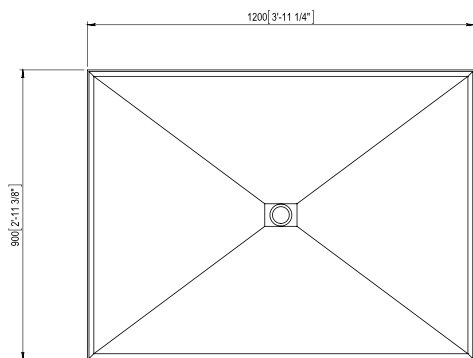

COLOUR PALETTE