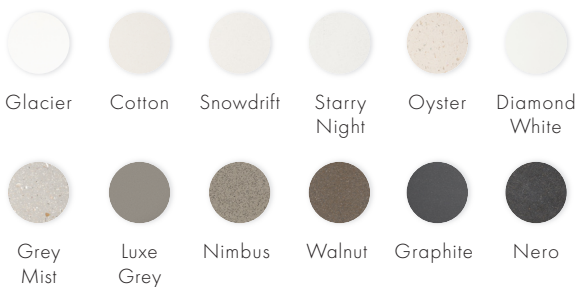

SHOWER

Soka Shower base

1200mm

Handcrafted for both function and style, the Cube shower base is manufactured to the highest standards for slip resistance and performance. This piece offers the opportunity to complete the bathroom suite and deliver the ultimate showering experience.

COLOUR PALETTE

apaiser MARBLE

apaiserMARBLE® is a luxurious, performative, non-porous marble material, derived from reclaimed marble, enriched with the purity of Australian minerals. Offering enhanced performance, achieved through the integration of the most advanced materials, apaiserMARBLE is shaped and perfected by our master craftsmen.