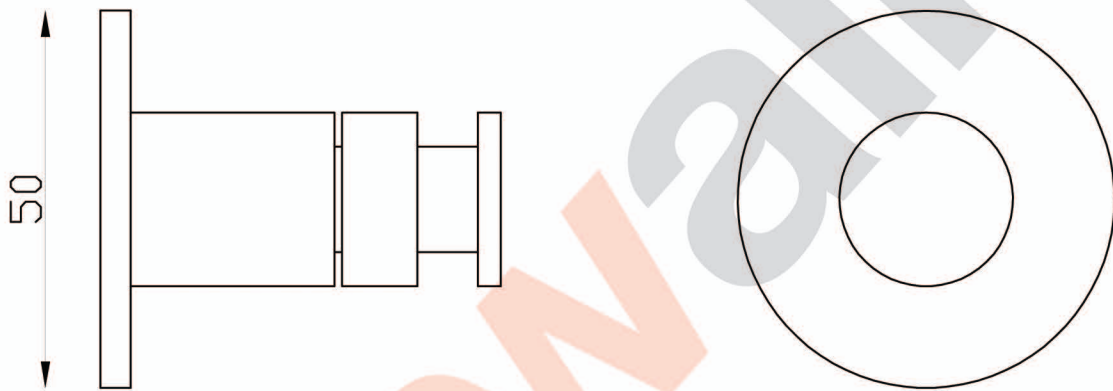

ICON

A69.41.V2 Pull Push Divertor

aw™

astrawalker™

Uncompromising quality. Conceived, designed and made in Australia.

ARCHITECTURAL BATHWARE