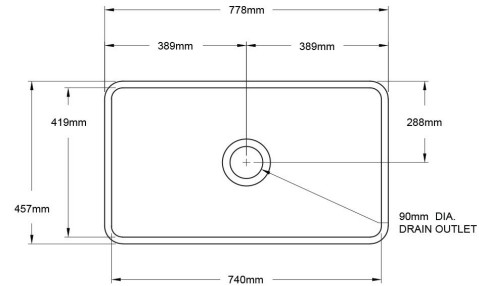

Novi 75 x 46 Fine Fireclay Butler Sink Ribbed

Code: NO75FS-R

Specifications

- "Material: Fine Fireclay
- Finish: White Gloss
- Waste Outlet Included: 90x50mm Basket Waste
- Mounting options: Butler (front showing), Counter Top (glazed on all 4 sides), Under Counter (framework required)
- Capacity: 64L"

Product Options

NO75SSG..: Novi 76 x 46 Stainless Steel Grid

NO75FS-R: Novi 76 x 46 Fine Fireclay Butler Sink