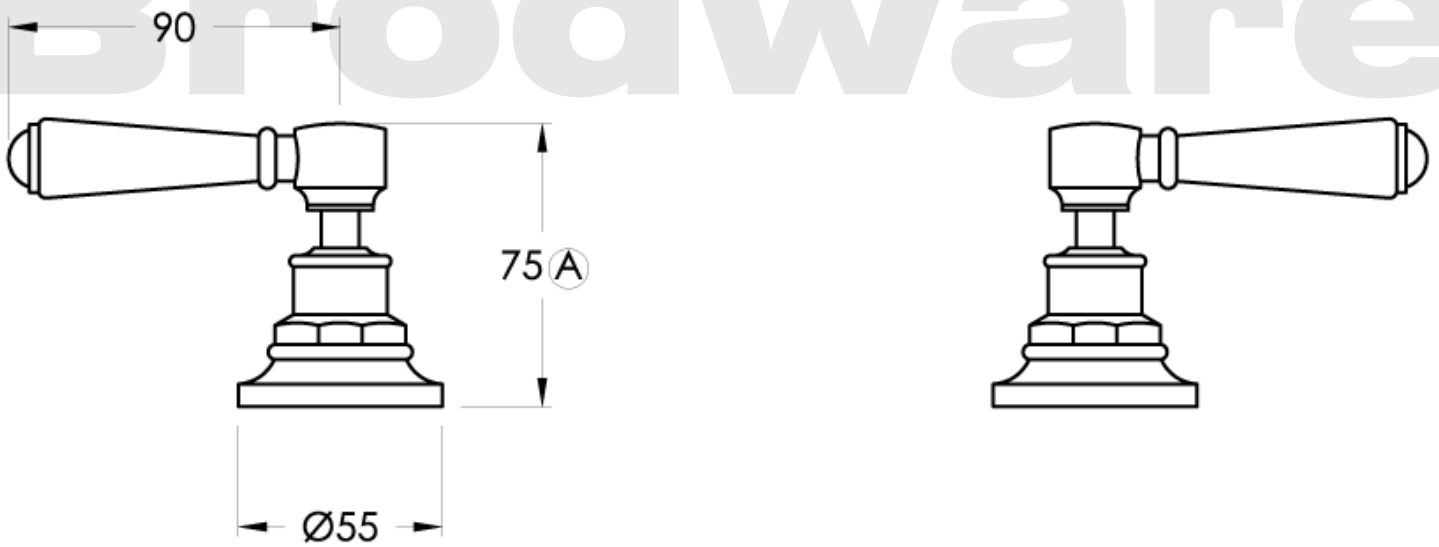

# Brodware

Ⓐ Approximate height

## WINSLOW

XX Indicates finish  
Manufacturing engineers of quality commercial and residential fittings  
Dimensions subjects to change without notice. All dimensions are approximate  
Copyright © Brodware Industries 2013. [www.brodware.com.au](http://www.brodware.com.au)