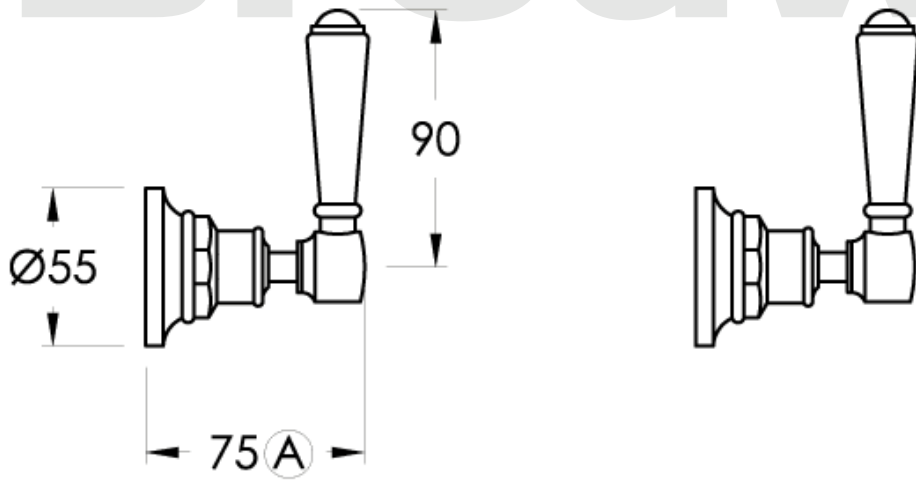

Brodware

Ⓐ Approximate distance

WINSLOW

1.8111.00.4.XX

XX Indicates finish
 Manufacturing engineers of quality commercial and residential fittings
 Dimensions subjects to change without notice. All dimensions are approximate
 Copyright © Brodware Industries 2013. www.brodware.com.au